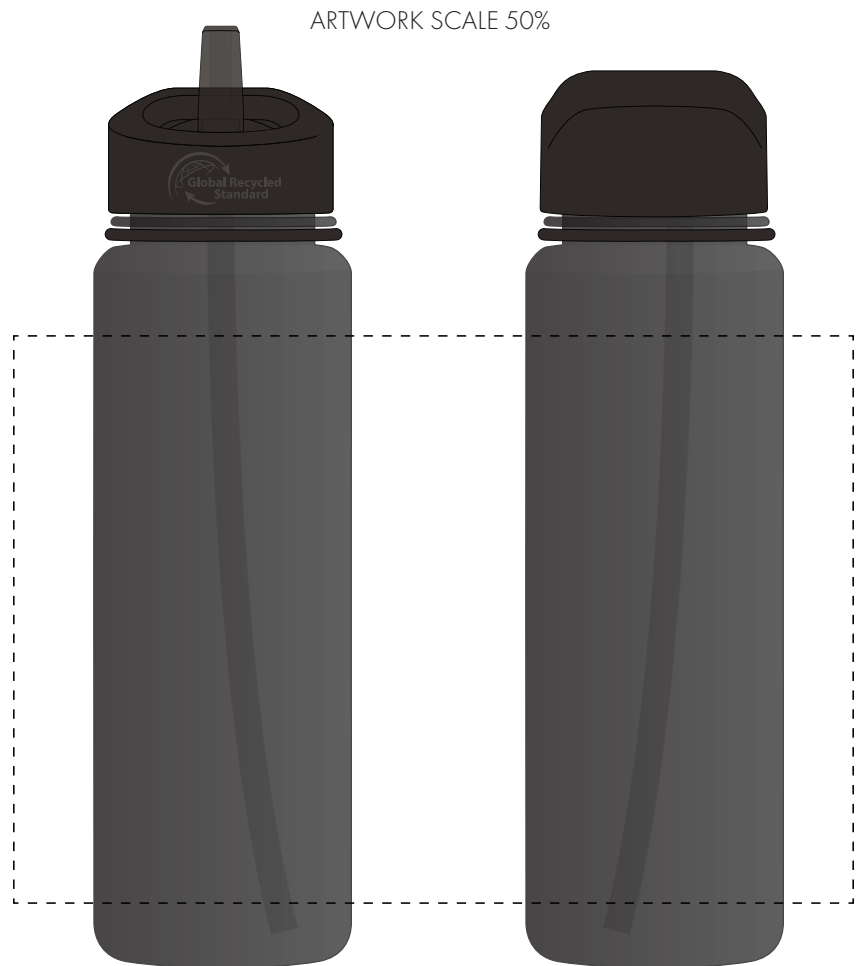

Your Ref:	Quantity:	Product Code: MG9608
Our Ref:	Version: 1	Product Colour:

PRINTING CONCERNS:**PRODUCT INFO: LOGO MAY NOT LINE UP TO SIPPER**

- Logos will be directly opposite
- Logos will NOT be directly opposite

We stock this item in the following colours

PANTONE REFERENCE(S)
 Full Colour Printing

Product Image for visualisation
- colours may vary

The dashed line is to demonstrate print area and will not appear on your printed item