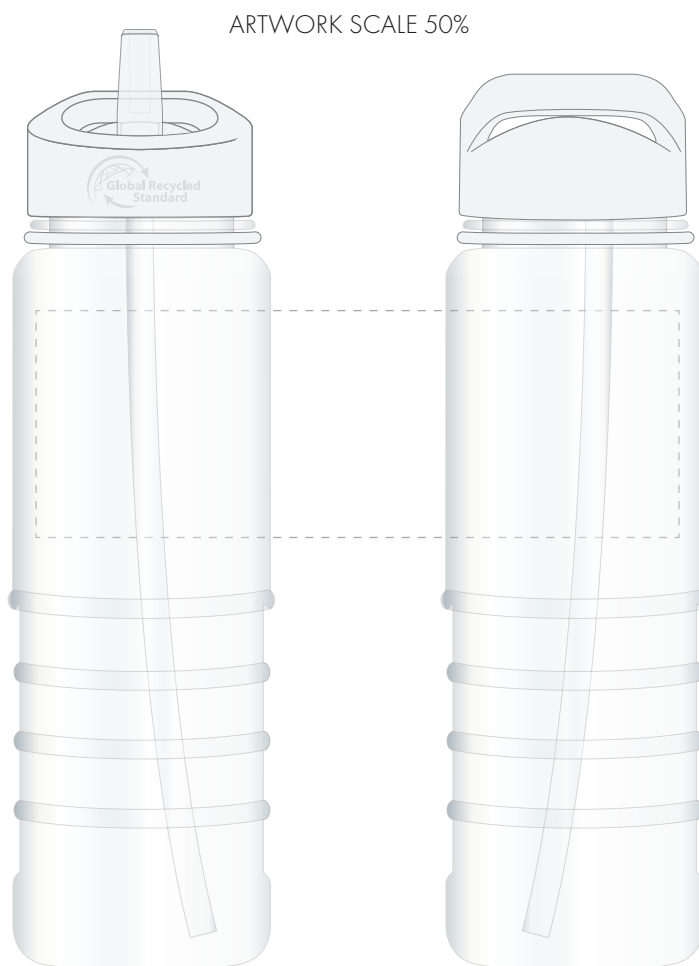

Your Ref:

Quantity:

Product Code: MG8606

Our Ref:

Version: 1

Product Colour:

PRINTING CONCERNS:**PRODUCT INFO: LOGO MAY NOT LINE UP TO SIPPER**

- Logos will be directly opposite
- Logos will NOT be directly opposite

We stock this item in the following colours

PANTONE REFERENCE(S)
 Full colour printing

The dashed line is to demonstrate print area and will not appear on your printed item

PLEASE NOTE:

- All colours including print and product are for visual purposes only and should not be regarded as the actual colour of the product and print.
- Some products may vary from batch to batch and may differ from previous orders.
- The colour and texture of a product can also have an effect on the final print colour.
- By approving this order we accept that you understand these terms.