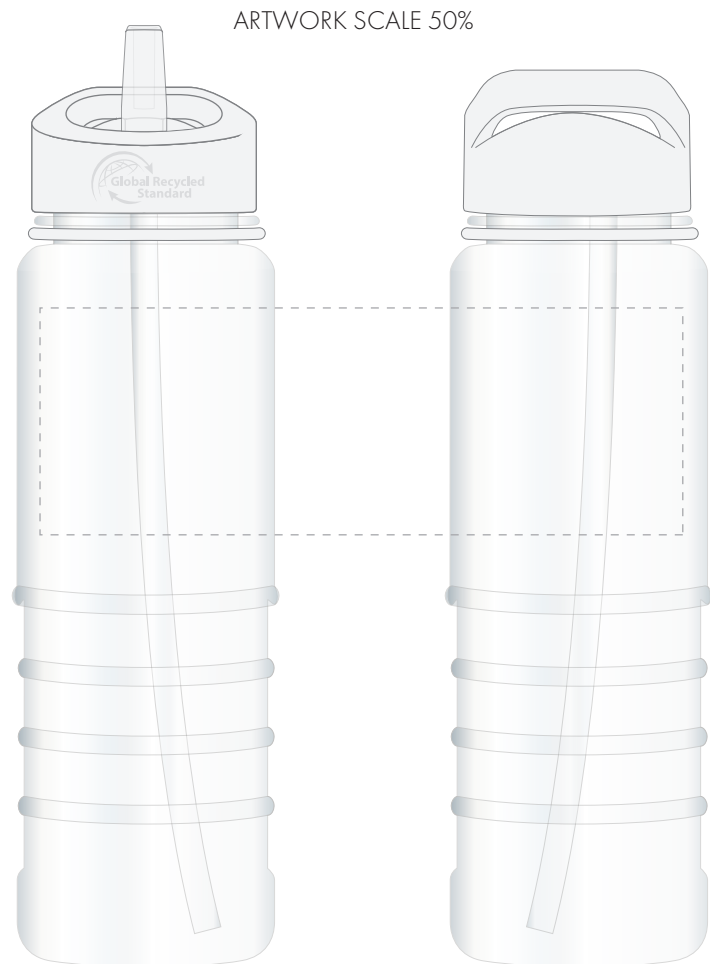

Your Ref:	Quantity:	Product Code: MG8606
Our Ref:	Version: 1	Product Colour:

PRINTING CONCERNS:**PRODUCT INFO: LOGO MAY NOT LINE UP TO SIPPER**

- Logos will be directly opposite
- Logos will NOT be directly opposite

We stock this item in the following colours

PANTONE REFERENCE(S)

- Colour 1
- Colour 2

The dashed line is to demonstrate print area and will not appear on your printed item

PLEASE NOTE:

- All colours including print and product are for visual purposes only and should not be regarded as the actual colour of the product and print.
- Some products may vary from batch to batch and may differ from previous orders.
- The colour and texture of a product can also have an effect on the final print colour.
- By approving this order we accept that you understand these terms.