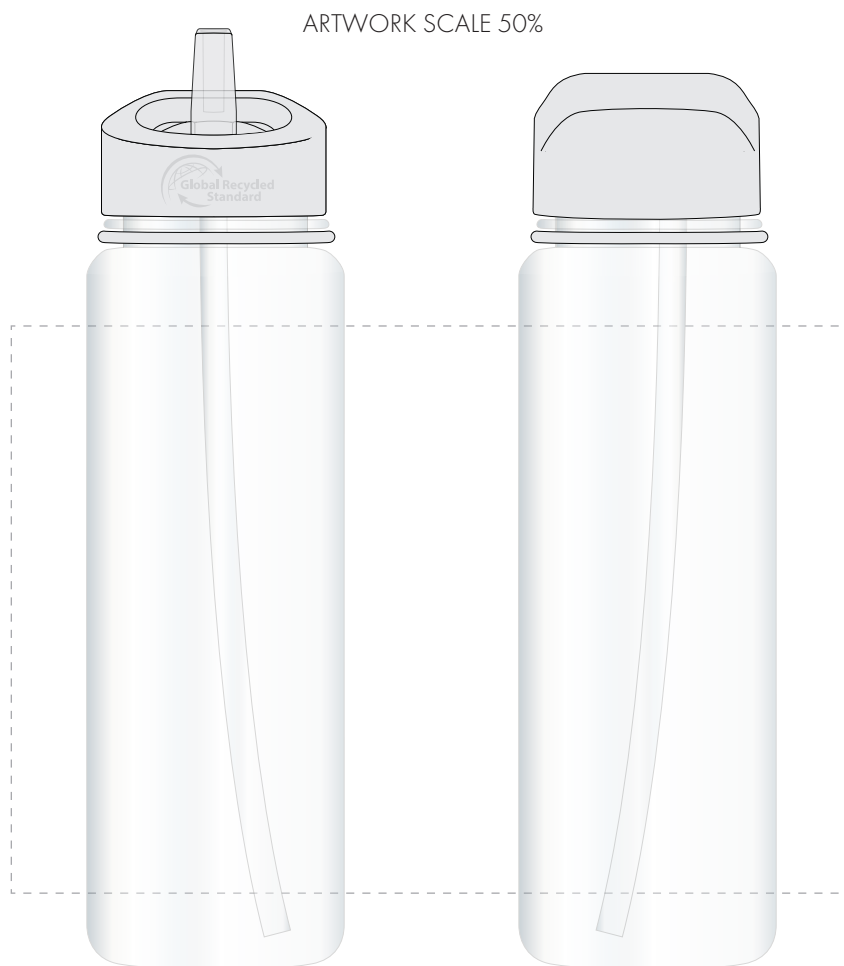

Your Ref:

Quantity:

Product Code: MG8605

Our Ref:

Version: 1

Product Colour:

PRINTING CONCERNS:**PRODUCT INFO: LOGO MAY NOT LINE UP TO SIPPER**

- Logos will be directly opposite
- Logos will NOT be directly opposite

We stock this item in the following colours

PANTONE REFERENCE(S)
 Full colour printing

The dashed line is to demonstrate print area and will not appear on your printed item

PLEASE NOTE:

- All colours including print and product are for visual purposes only and should not be regarded as the actual colour of the product and print.
- Some products may vary from batch to batch and may differ from previous orders.
- The colour and texture of a product can also have an effect on the final print colour.
- By approving this order we accept that you understand these terms.