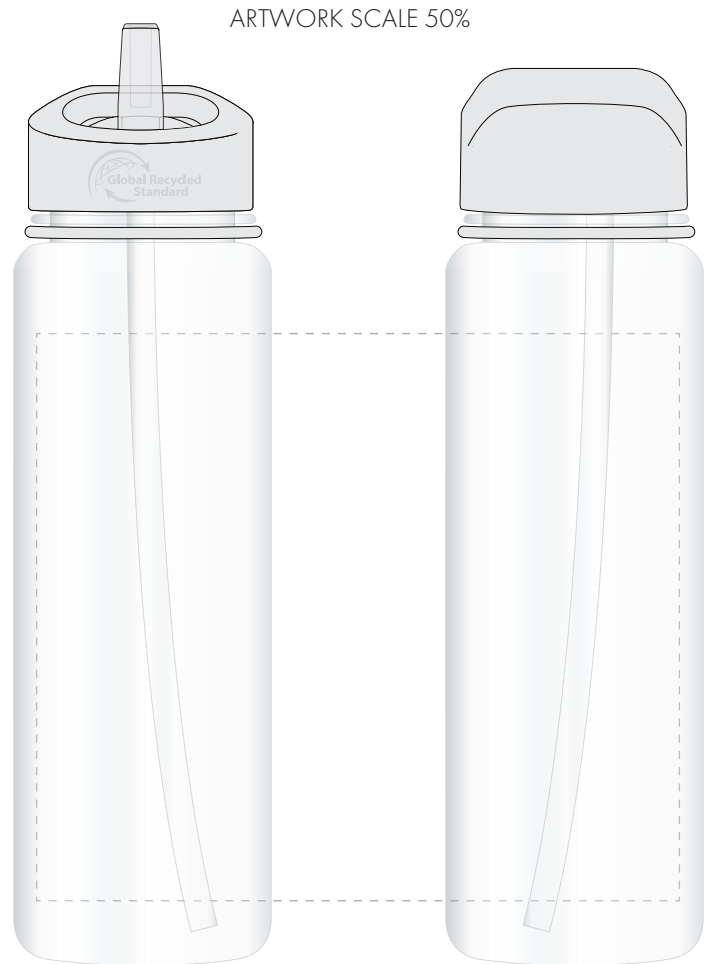

Your Ref:	Quantity:	Product Code: MG8605
Our Ref:	Version: 1	Product Colour:

PRINTING CONCERNS:**PRODUCT INFO: LOGO MAY NOT LINE UP TO SIPPER**

- Logos will be directly opposite
- Logos will NOT be directly opposite

We stock this item in the following colours

PANTONE REFERENCE(S)

- Colour 1
- Colour 2

The dashed line is to demonstrate print area and will not appear on your printed item

PLEASE NOTE:

- All colours including print and product are for visual purposes only and should not be regarded as the actual colour of the product and print.
- Some products may vary from batch to batch and may differ from previous orders.
- The colour and texture of a product can also have an effect on the final print colour.
- By approving this order we accept that you understand these terms.

To proceed, please approve visual via the online system.

ARTWORK SCALE 100%
Max print area: 170mm x 150mm