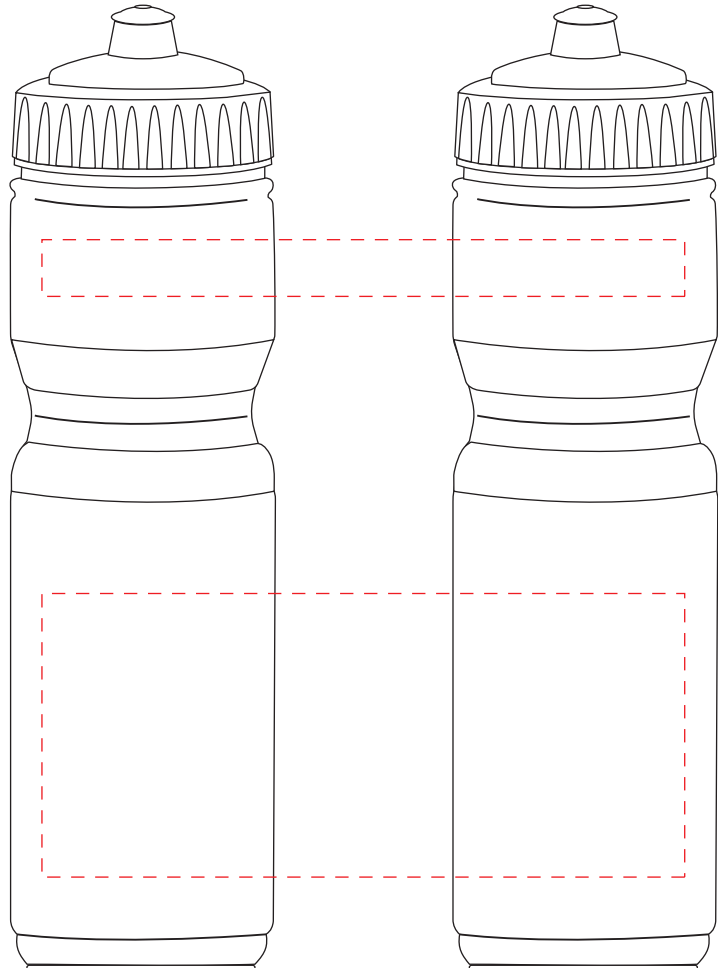

Your Ref:	Quantity:	Product Code: MG2111
Our Ref:	Version: 1	Product Colour:

PRINTING CONCERNS:**PRODUCT INFO: LOGO MAY NOT LINE UP TO SIPPER**

- Logos will be directly opposite
- Logos will NOT be directly opposite

We stock this item in the following colours

PANTONE REFERENCE(S)

- Colour 1
- Colour 2

ARTWORK SCALE 50%

The dashed line is to demonstrate print area and will not appear on your printed item

PLEASE NOTE:

- All colours including print and product are for visual purposes only and should not be regarded as the actual colour of the product and print.
- Some products may vary from batch to batch and may differ from previous orders.
- The colour and texture of a product can also have an effect on the final print colour.
- By approving this order we accept that you understand these terms.