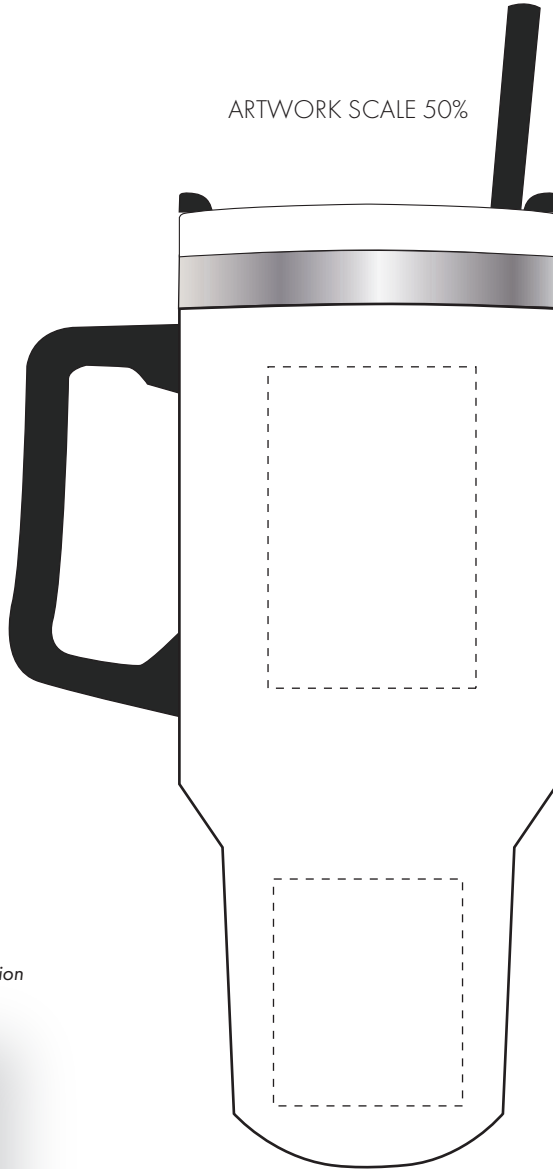

Your Ref:
Our Ref:

Quantity:
Version: 1

Product Code: MG2024
Product Colour:

PRINTING CONCERNS:

PRODUCT INFO: DUE TO THE NATURE OF THE PRODUCT THE PRINT POSITION MAY VARY BY 2 - 3 MM

We stock this item in the following colours

PANTONE REFERENCE(S)

● ENGRAVED

ARTWORK SCALE 100%
Max top engrave area: 55mm x 85mm

ARTWORK SCALE 100%
Max Bottom engrave area: 50mm x 60mm

Product Image for visualisation
- colours may vary

The dashed line is to demonstrate print area and will not appear on your printed item