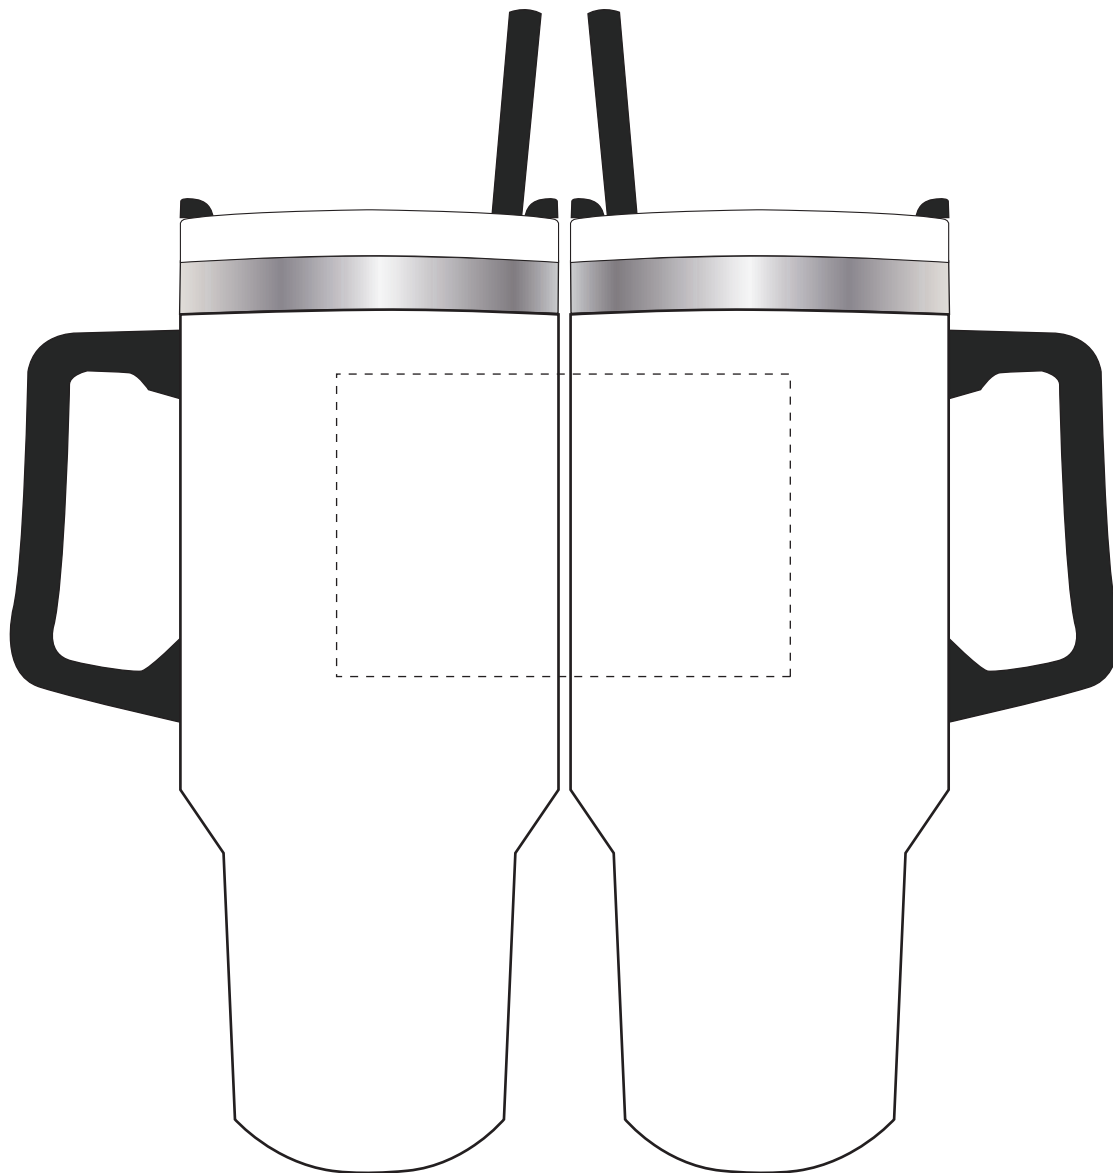

Your Ref:

Quantity:

Product Code: MG2024

Our Ref:

Version: 1

Product Colour:

PRINTING CONCERNS:**PRODUCT INFO: DUE TO THE NATURE OF THE PRODUCT THE PRINT POSITION MAY VARY BY 2 - 3 MM**

We stock this item in the following colours

PANTONE REFERENCE(S)

● Colour 1

ARTWORK SCALE 50%

Product Image for visualisation
- colours may vary

The dashed line is to demonstrate print area and will not appear on your printed item

PLEASE NOTE:

- All colours including print and product are for visual purposes only and should not be regarded as the actual colour of the product and print.
- Some products may vary from batch to batch and may differ from previous orders.
- The colour and texture of a product can also have an effect on the final print colour.
- By approving this order we accept that you understand these terms.

To proceed, please approve visual via the online system.

ARTWORK SCALE 100%

Max print area: 120mm x 80mm