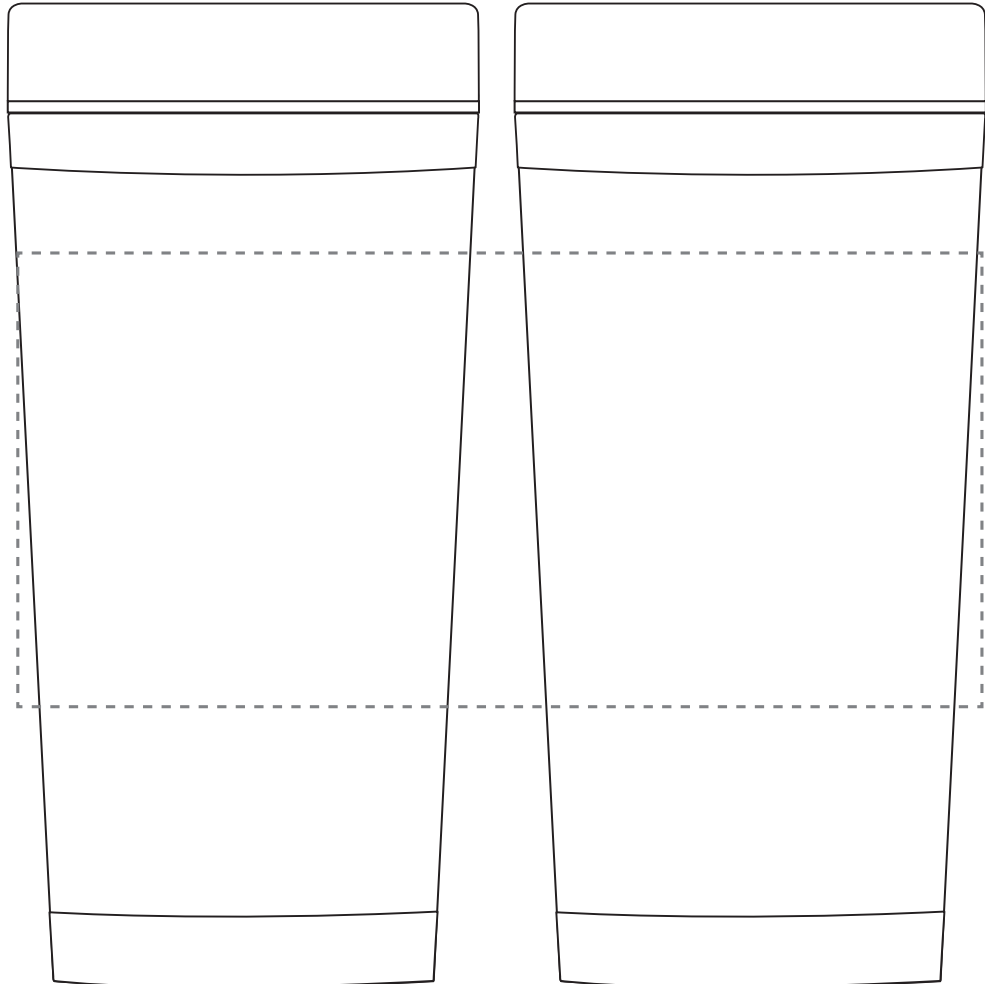

Your Ref:

Quantity:

Product Code: MG1010

Our Ref:

Version: 1

Product Colour: NATURAL

PRINTING CONCERNS:**PRODUCT INFO: DUE TO THE NATURE OF THE PRODUCT THE PRINT POSITION MAY VARY BY 2 - 3 MM****PANTONE REFERENCE(S)**

● Colour 1

ARTWORK SCALE 75%

Product Image for visualisation
- colours may vary

The dashed line is to demonstrate print area and will not appear on your printed item

PLEASE NOTE:

- All colours including print and product are for visual purposes only and should not be regarded as the actual colour of the product and print.
- Some products may vary from batch to batch and may differ from previous orders.
- The colour and texture of a product can also have an effect on the final print colour.
- By approving this order we accept that you understand these terms.

To proceed, please approve visual via the online system.

ARTWORK SCALE 100%

Max print area: 170mm x 80mm