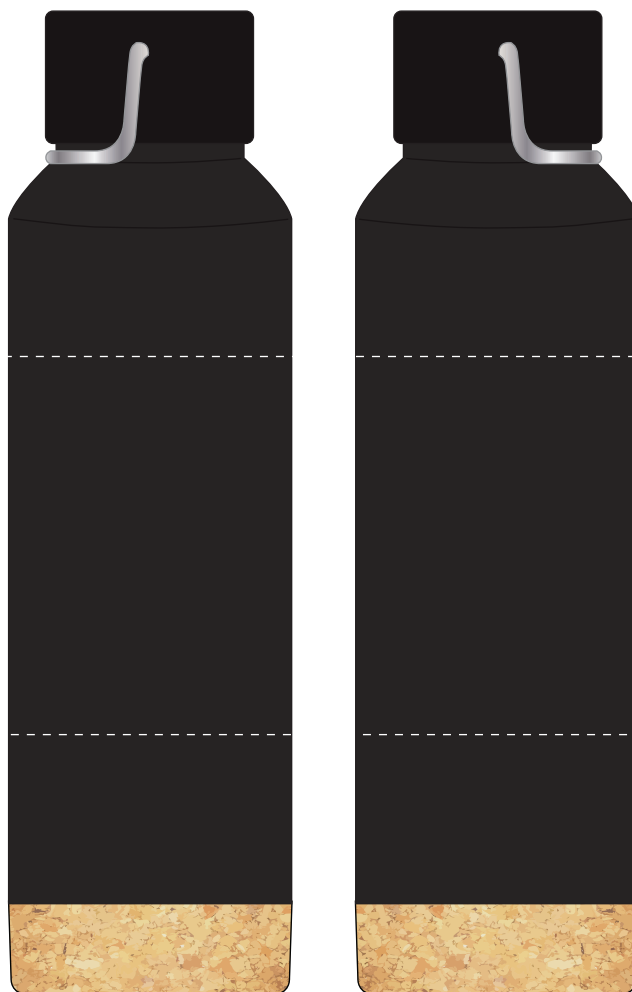

Your Ref:

Quantity:

Product Code: MG0838

Our Ref:

Version: 1

Product Colour:

PRINTING CONCERNS:**PRODUCT INFO: DUE TO THE NATURE OF THE PRODUCT THE PRINT POSITION MAY VARY BY 2 - 3 MM**

We stock this item in the following colours

PANTONE REFERENCE(S)

● Colour 1

ARTWORK SCALE 50%

Product Image for visualisation
- colours may vary

The dashed line is to demonstrate print area and will not appear on your printed item

PLEASE NOTE:

- All colours including print and product are for visual purposes only and should not be regarded as the actual colour of the product and print.
- Some products may vary from batch to batch and may differ from previous orders.
- The colour and texture of a product can also have an effect on the final print colour.
- By approving this order we accept that you understand these terms.