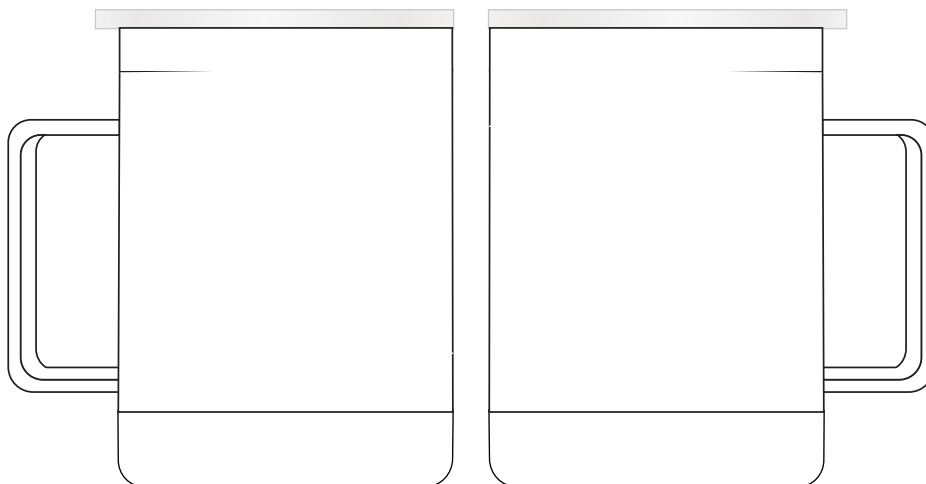

Your Ref:

Quantity:

Product Code: MG0828

Our Ref:

Version: 1

Product Colour:

**PRINTING CONCERNS:****PRODUCT INFO: DUE TO THE NATURE OF THE PRODUCT THE PRINT POSITION MAY VARY BY 2 - 3 MM**

We stock this item in the following colours

**PANTONE REFERENCE(S)**

● Colour 1

ARTWORK SCALE 50%

ARTWORK SCALE 100%

Max print area: 160mm x 60mm

Product Image for visualisation  
- colours may vary

The dashed line is to demonstrate print area and will not appear on your printed item