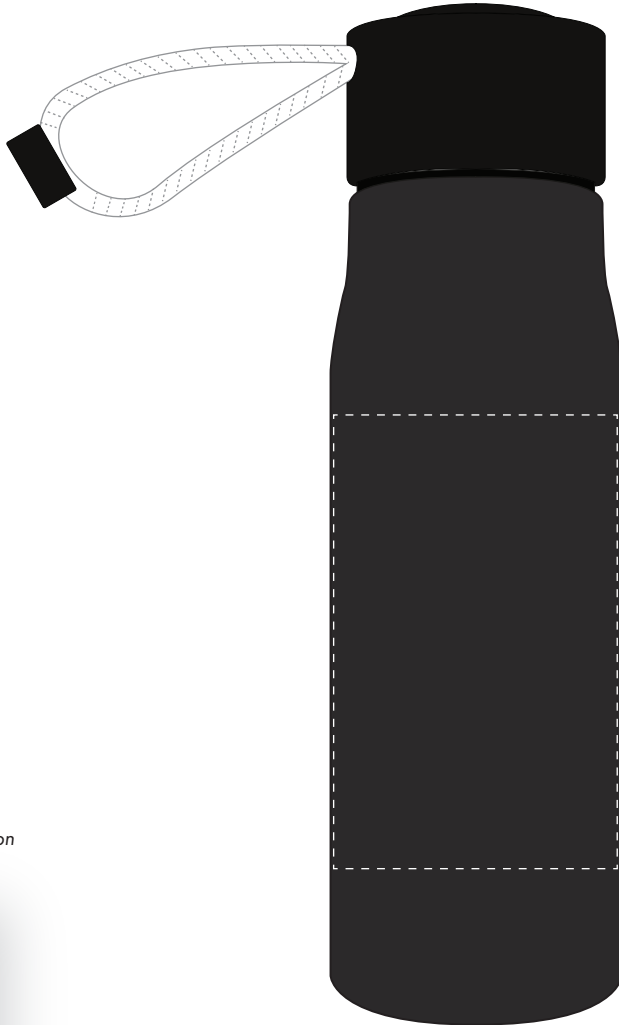

| | | |
|-----------|------------|----------------------|
| Your Ref: | Quantity: | Product Code: MG0640 |
| Our Ref: | Version: 1 | Product Colour: |

PRINTING CONCERNS:**PRODUCT INFO: DUE TO THE NATURE OF THE PRODUCT THE PRINT POSITION MAY VARY BY 2 - 3 MM**

We stock this item in the following colours

PANTONE REFERENCE(S)

● Engraved

ARTWORK SCALE 75%

ARTWORK SCALE 100%

Max Engraved area: 50mm x 80mm

Product Image for visualisation
- colours may vary

The dashed line is to demonstrate print area and will not appear on your printed item