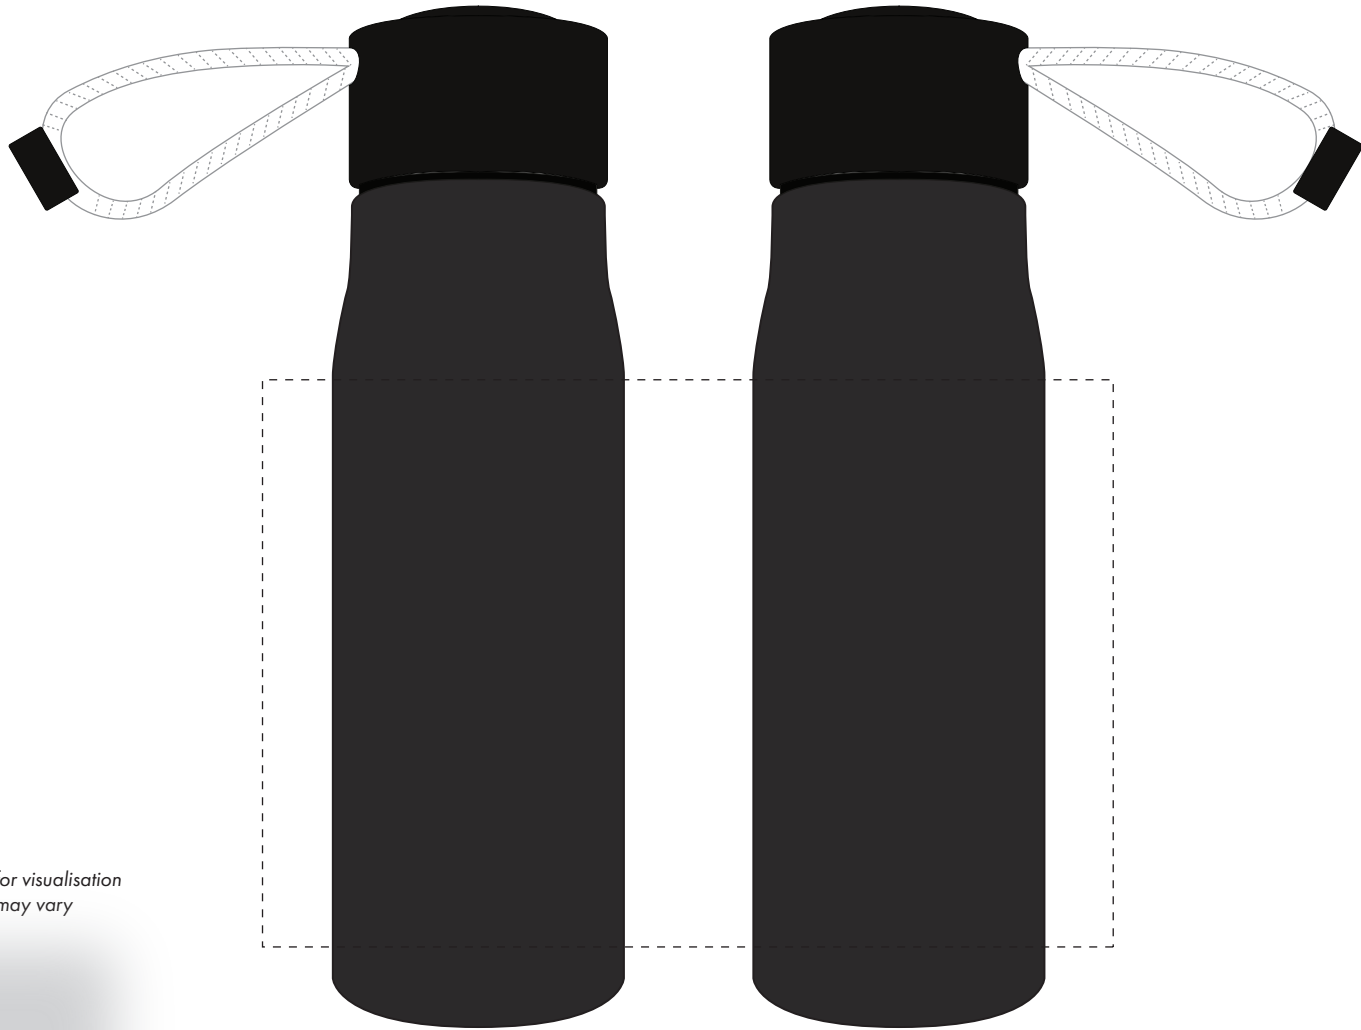

Your Ref:	Quantity:	Product Code: MG0640
Our Ref:	Version: 1	Product Colour:

PRINTING CONCERNS:**PRODUCT INFO: DUE TO THE NATURE OF THE PRODUCT THE PRINT POSITION MAY VARY BY 2 - 3 MM**

We stock this item in the following colours

PANTONE REFERENCE(S)

● Colour 1

ARTWORK SCALE 75%

Product Image for visualisation
- colours may vary

The dashed line is to demonstrate print area and will not appear on your printed item

PLEASE NOTE:

- All colours including print and product are for visual purposes only and should not be regarded as the actual colour of the product and print.
- Some products may vary from batch to batch and may differ from previous orders.
- The colour and texture of a product can also have an effect on the final print colour.
- By approving this order we accept that you understand these terms.