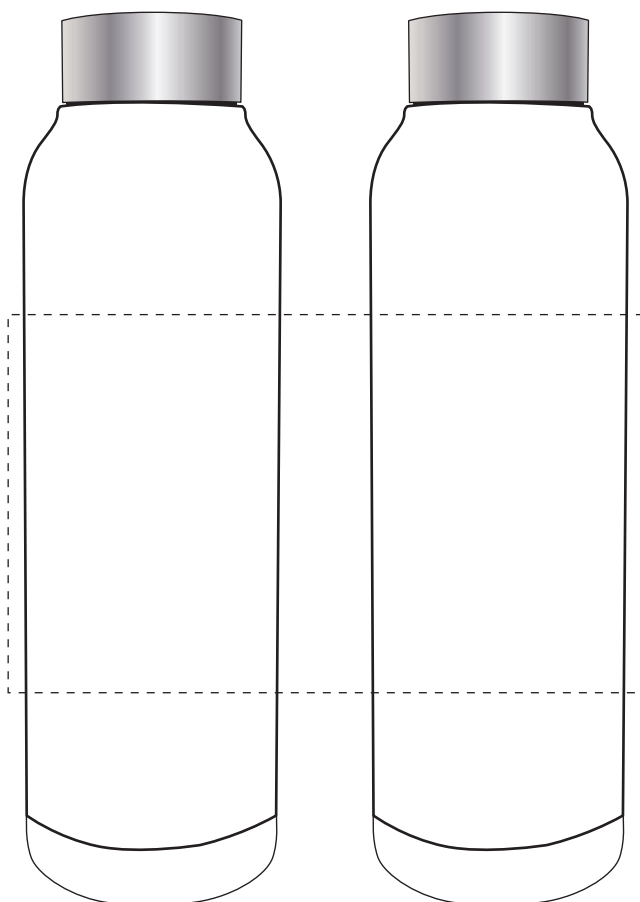

Your Ref:

Quantity:

Product Code: MG0634

Our Ref:

Version: 1

Product Colour:

PRINTING CONCERNS:**PRODUCT INFO: DUE TO THE NATURE OF THE PRODUCT THE PRINT POSITION MAY VARY BY 2 - 3 MM**

We stock this item in the following colours

PANTONE REFERENCE(S)

● Colour 1

● Colour 1

ARTWORK SCALE 50%

Product Image for visualisation
- colours may vary

The dashed line is to demonstrate print area and will not appear on your printed item

PLEASE NOTE: