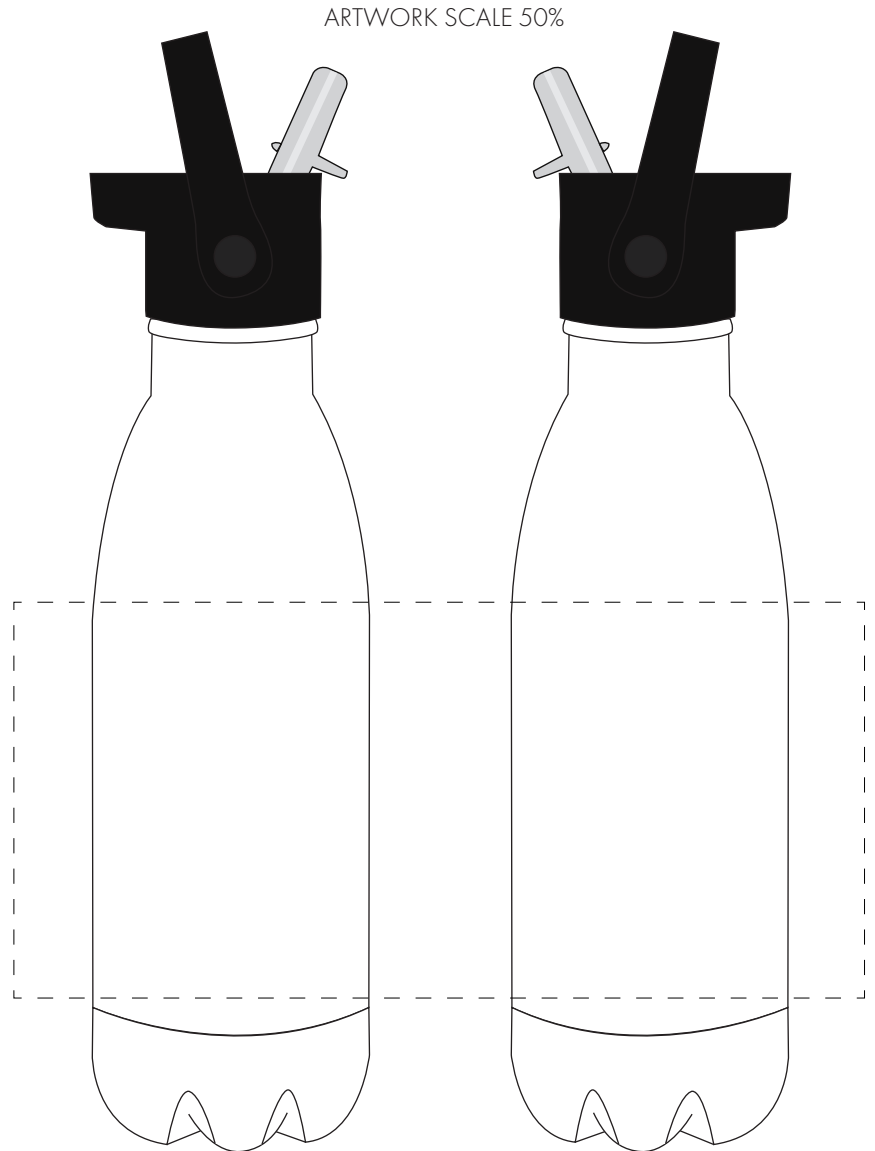

Your Ref:	Quantity:	Product Code: MG0337
Our Ref:	Version: 1	Product Colour:

PRINTING CONCERNS:**PRODUCT INFO: LOGO MAY NOT LINE UP TO SIPPER**

- Logos will be directly opposite
- Logos will NOT be directly opposite

We stock this item in the following colours

PANTONE REFERENCE(S)

● Full Colour Printing

Product Image for visualisation
- colours may vary

The dashed line is to demonstrate print area and will not appear on your printed item