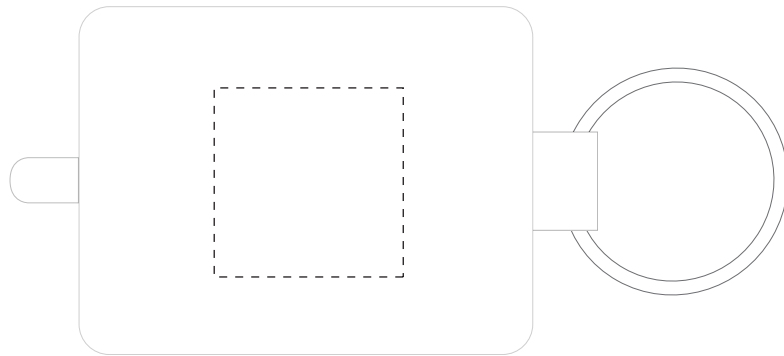

Your Ref:	Quantity:	Product Code: LT0008
Our Ref:	Version: 1	Product Colour:

PRINTING CONCERNS:**PRODUCT INFO: DUE TO THE NATURE OF THE PRODUCT THE PRINT POSITION MAY VARY BY 2 - 3 MM****** Due to the nature of the material black print is recommended ******PANTONE REFERENCE(S)**

● Colour 1

ARTWORK SCALE 100%

Product Image for visualisation
- colours may vary

ARTWORK SCALE 100%
Max print area: 25mm x 25mm

The dashed line is to demonstrate print area and will not appear on your printed item