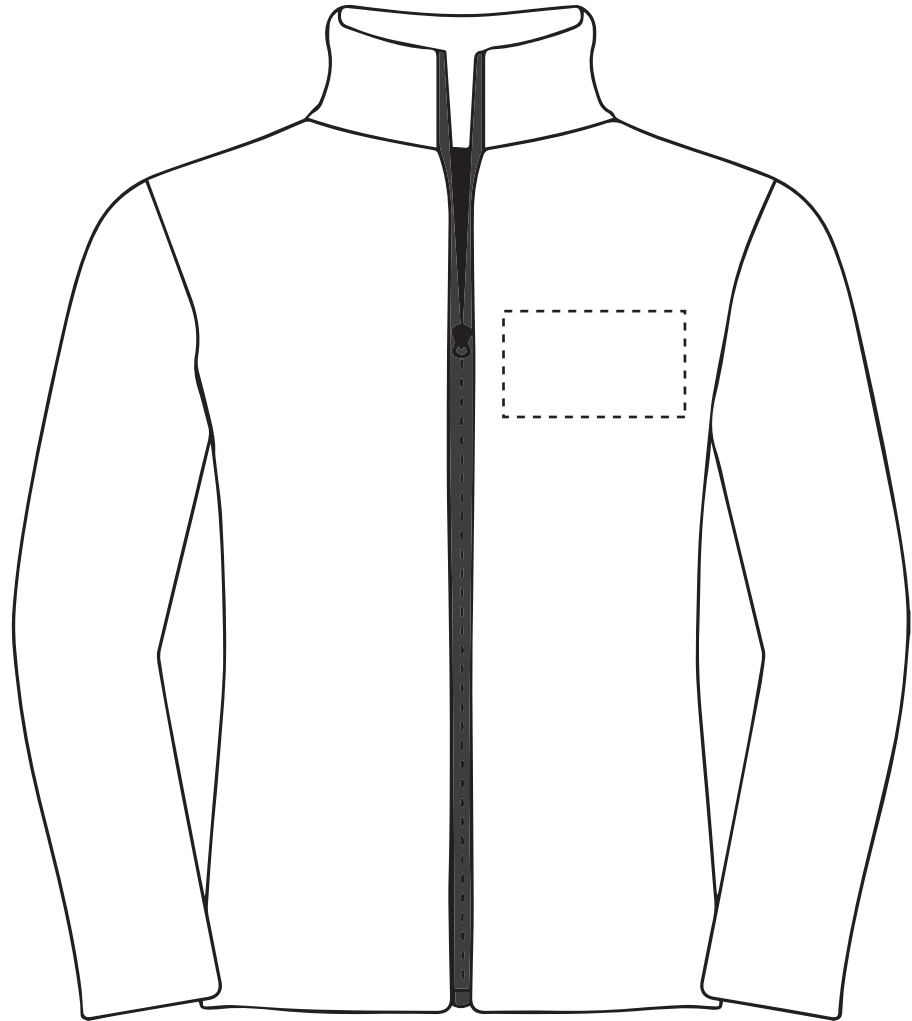

Your Ref:

Quantity:

Product Code: JF0023

Our Ref:

Version: 1

Product Colour: White

PRINTING CONCERNS: PRINT MAY DISCOLOUR

PRODUCT INFO: DUE TO THE NATURE OF THE PRODUCT THE PRINT POSITION MAY VARY BY 2 - 3 MM

Madeira Thread Colours

- Colour 1
- Colour 1
- Colour 1
- Colour 1

The dashed line is to demonstrate print area and will not appear on your printed item

ARTWORK SCALE 20%

To proceed, please approve visual via the online system.

PLEASE NOTE:

- All colours including print and product are for visual purposes only and should not be regarded as the actual colour of the product and print.
- Some products may vary from batch to batch and may differ from previous orders.
- The colour and texture of a product can also have an effect on the final print colour.
- By approving this order we accept that you understand these terms.

1. Your order will not go in to print and production time cannot be confirmed, unless artwork has been approved via the online system.
2. Once printed, artwork cannot be amended, mistakes must be rectified at visual stage.
3. Claims for faulty goods will be honoured, only if the goods are returned to us. We will not issue credits/refunds for items that have been distributed. Please ensure that goods are satisfactory before distribution
4. We are not responsible for delays during transit.

By approving this visual, you are confirming you have thoroughly checked all information, including layout, fonts, spelling, print colours, print size, print position, product, product colour and quantity.

This item is available in the following colours: