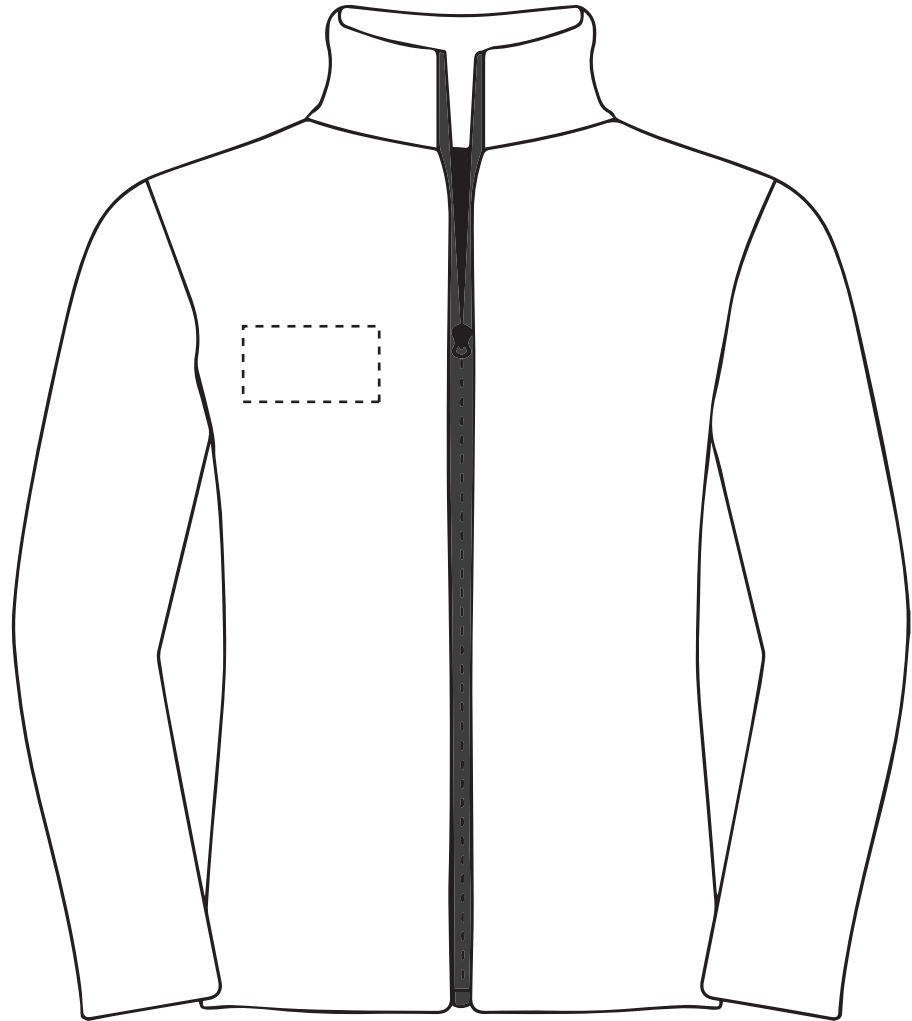

Your Ref:

Quantity:

Product Code: JF0023

Our Ref:

Version: 1

Product Colour: White

PRINTING CONCERNS: PRINT MAY DISCOLOUR

PRODUCT INFO: DUE TO THE NATURE OF THE PRODUCT THE PRINT POSITION MAY VARY BY 2 - 3 MM

Madeira Thread Colours

● Colour 1

● Colour 1

● Colour 1

● Colour 1

The dashed line is to demonstrate print area and will not appear on your printed item

ARTWORK SCALE 20%

To proceed, please approve visual via the online system.

PLEASE NOTE:

- All colours including print and product are for visual purposes only and should not be regarded as the actual colour of the product and print.
- Some products may vary from batch to batch and may differ from previous orders.
- The colour and texture of a product can also have an effect on the final print colour.
- By approving this order we accept that you understand these terms.

1. Your order will not go in to print and production time cannot be confirmed, unless artwork has been approved via the online system.
2. Once printed, artwork cannot be amended, mistakes must be rectified at visual stage.
3. Claims for faulty goods will be honoured, only if the goods are returned to us. We will not issue credits/refunds for items that have been distributed. Please ensure that goods are satisfactory before distribution
4. We are not responsible for delays during transit.

By approving this visual, you are confirming you have thoroughly checked all information, including layout, fonts, spelling, print colours, print size, print position, product, product colour and quantity.

This item is available in the following colours: