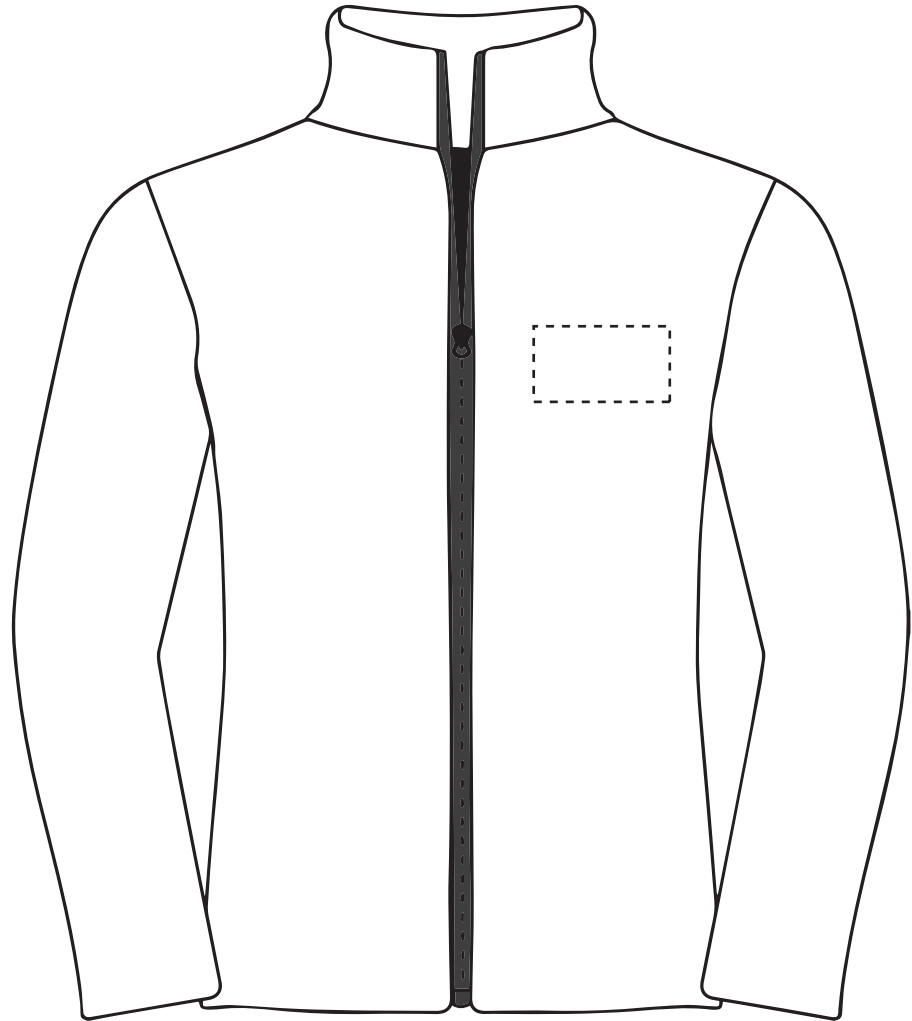

Your Ref:

Quantity:

Product Code: JF0022

Our Ref:

Version: 1

Product Colour: White

PRINTING CONCERNS: PRINT MAY DISCOLOUR

PRODUCT INFO: DUE TO THE NATURE OF THE PRODUCT THE PRINT POSITION MAY VARY BY 2 - 3 MM

Madeira Thread Colours

- Colour 1
- Colour 1
- Colour 1
- Colour 1

The dashed line is to demonstrate print area and will not appear on your printed item

ARTWORK SCALE 20%

To proceed, please approve visual via the online system.

PLEASE NOTE:

- All colours including print and product are for visual purposes only and should not be regarded as the actual colour of the product and print.
- Some products may vary from batch to batch and may differ from previous orders.
- The colour and texture of a product can also have an effect on the final print colour.
- By approving this order we accept that you understand these terms.

1. Your order will not go in to print and production time cannot be confirmed, unless artwork has been approved via the online system.
2. Once printed, artwork cannot be amended, mistakes must be rectified at visual stage.
3. Claims for faulty goods will be honoured, only if the goods are returned to us. We will not issue credits/refunds for items that have been distributed. Please ensure that goods are satisfactory before distribution
4. We are not responsible for delays during transit.

By approving this visual, you are confirming you have thoroughly checked all information, including layout, fonts, spelling, print colours, print size, print position, product, product colour and quantity.

This item is available in the following colours: