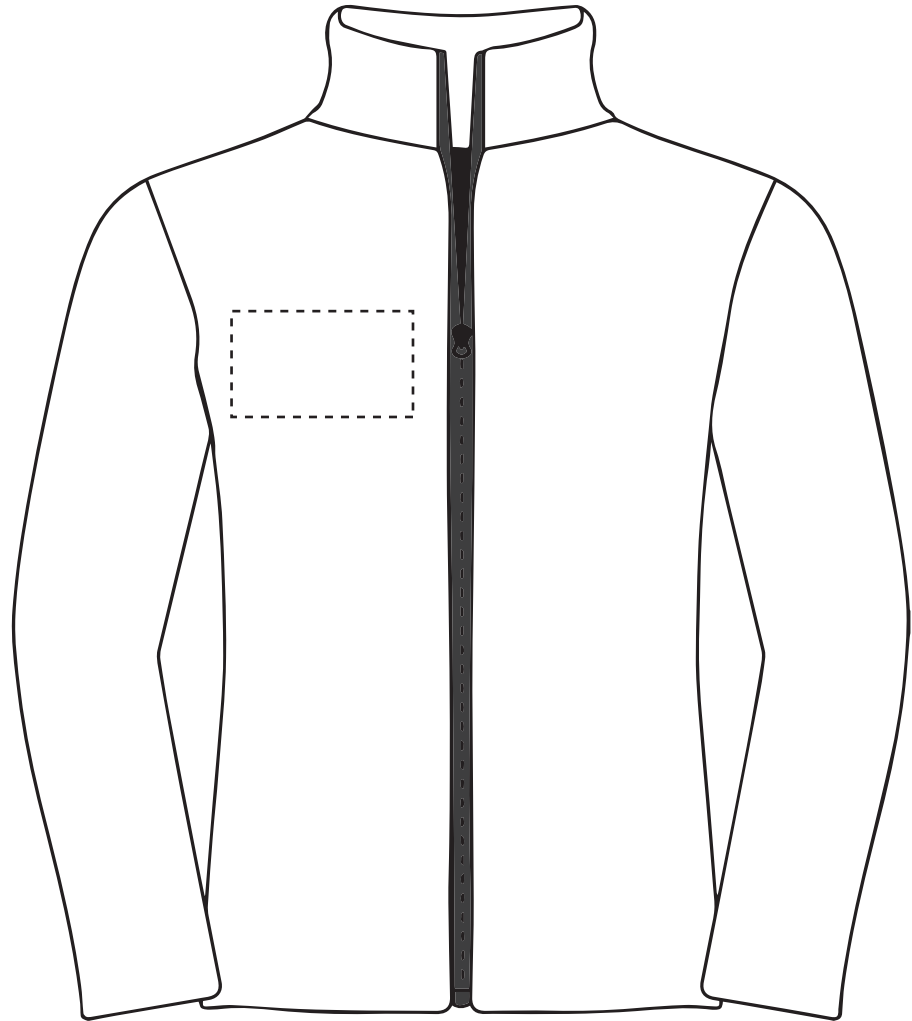

Your Ref:

Quantity:

Product Code: JF0023

Our Ref:

Version: 1

Product Colour: White

PRINTING CONCERNS: PRINT MAY DISCOLOUR

PRODUCT INFO: DUE TO THE NATURE OF THE PRODUCT THE PRINT POSITION MAY VARY BY 2 - 3 MM

Madeira Thread Colours

- Colour 1
- Colour 1
- Colour 1
- Colour 1

The dashed line is to demonstrate print area and will not appear on your printed item

ARTWORK SCALE 20%

To proceed, please approve visual via the online system.

PLEASE NOTE:

- All colours including print and product are for visual purposes only and should not be regarded as the actual colour of the product and print.
- Some products may vary from batch to batch and may differ from previous orders.
- The colour and texture of a product can also have an effect on the final print colour.
- By approving this order we accept that you understand these terms.

1. Your order will not go in to print and production time cannot be confirmed, unless artwork has been approved via the online system.
2. Once printed, artwork cannot be amended, mistakes must be rectified at visual stage.
3. Claims for faulty goods will be honoured, only if the goods are returned to us. We will not issue credits/refunds for items that have been distributed. Please ensure that goods are satisfactory before distribution
4. We are not responsible for delays during transit.

By approving this visual, you are confirming you have thoroughly checked all information, including layout, fonts, spelling, print colours, print size, print position, product, product colour and quantity.

This item is available in the following colours: