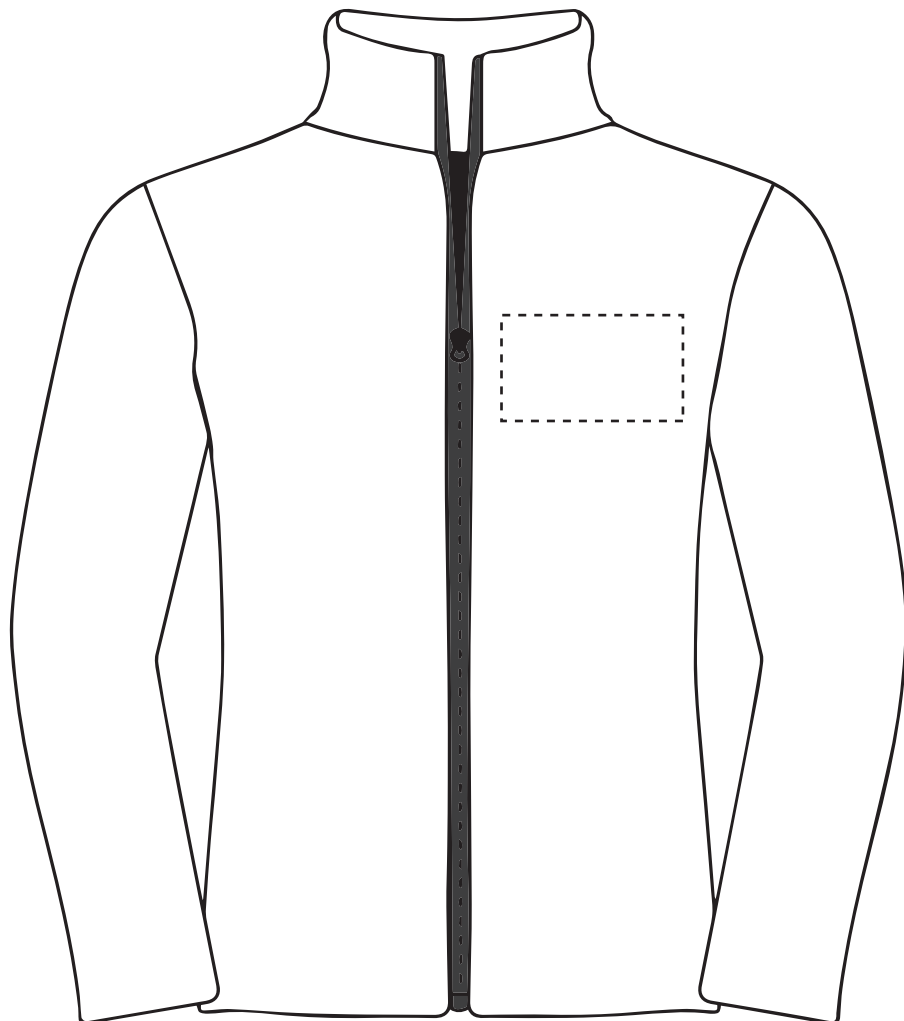

Your Ref:

Quantity:

Product Code: JF0022

Our Ref:

Version: 1

Product Colour: White

PRINTING CONCERNS: PRINT MAY DISCOLOUR

PRODUCT INFO: DUE TO THE NATURE OF THE PRODUCT THE PRINT POSITION MAY VARY BY 2 - 3 MM

Madeira Thread Colours

- Colour 1
- Colour 1
- Colour 1
- Colour 1

The dashed line is to demonstrate print area and will not appear on your printed item

ARTWORK SCALE 20%

To proceed, please approve visual via the online system.

PLEASE NOTE:

- All colours including print and product are for visual purposes only and should not be regarded as the actual colour of the product and print.
- Some products may vary from batch to batch and may differ from previous orders.
- The colour and texture of a product can also have an effect on the final print colour.
- By approving this order we accept that you understand these terms.

1. Your order will not go in to print and production time cannot be confirmed, unless artwork has been approved via the online system.
2. Once printed, artwork cannot be amended, mistakes must be rectified at visual stage.
3. Claims for faulty goods will be honoured, only if the goods are returned to us. We will not issue credits/refunds for items that have been distributed. Please ensure that goods are satisfactory before distribution
4. We are not responsible for delays during transit.

By approving this visual, you are confirming you have thoroughly checked all information, including layout, fonts, spelling, print colours, print size, print position, product, product colour and quantity.

This item is available in the following colours: