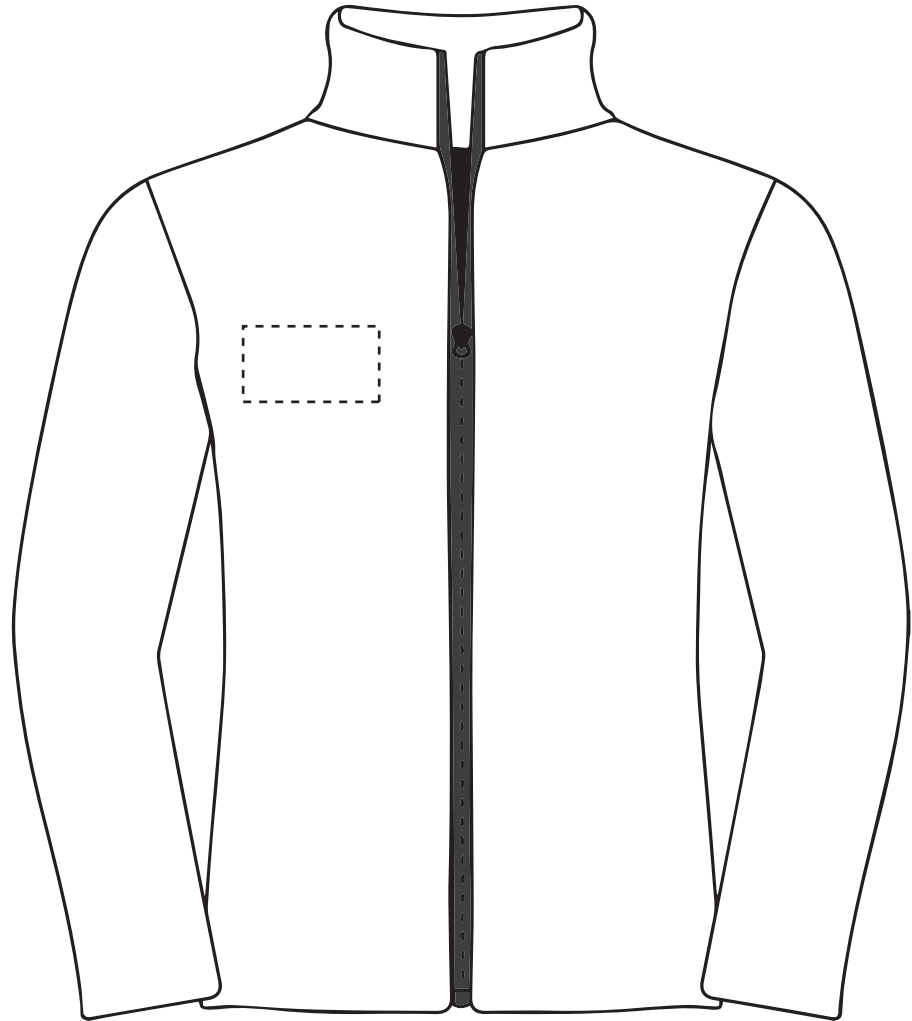

Your Ref:

Quantity:

Product Code: JF0022

Our Ref:

Version: 1

Product Colour: White

PRINTING CONCERNS: PRINT MAY DISCOLOUR

PRODUCT INFO: DUE TO THE NATURE OF THE PRODUCT THE PRINT POSITION MAY VARY BY 2 - 3 MM

Madeira Thread Colours

The dashed line is to demonstrate print area and will not appear on your printed item

● Colour 1

● Colour 1

● Colour 1

● Colour 1

ARTWORK SCALE 20%

To proceed, please approve visual via the online system.

PLEASE NOTE:

- All colours including print and product are for visual purposes only and should not be regarded as the actual colour of the product and print.
- Some products may vary from batch to batch and may differ from previous orders.
- The colour and texture of a product can also have an effect on the final print colour.
- By approving this order we accept that you understand these terms.

1. Your order will not go in to print and production time cannot be confirmed, unless artwork has been approved via the online system.
2. Once printed, artwork cannot be amended, mistakes must be rectified at visual stage.
3. Claims for faulty goods will be honoured, only if the goods are returned to us. We will not issue credits/refunds for items that have been distributed. Please ensure that goods are satisfactory before distribution
4. We are not responsible for delays during transit.

By approving this visual, you are confirming you have thoroughly checked all information, including layout, fonts, spelling, print colours, print size, print position, product, product colour and quantity.

This item is available in the following colours: