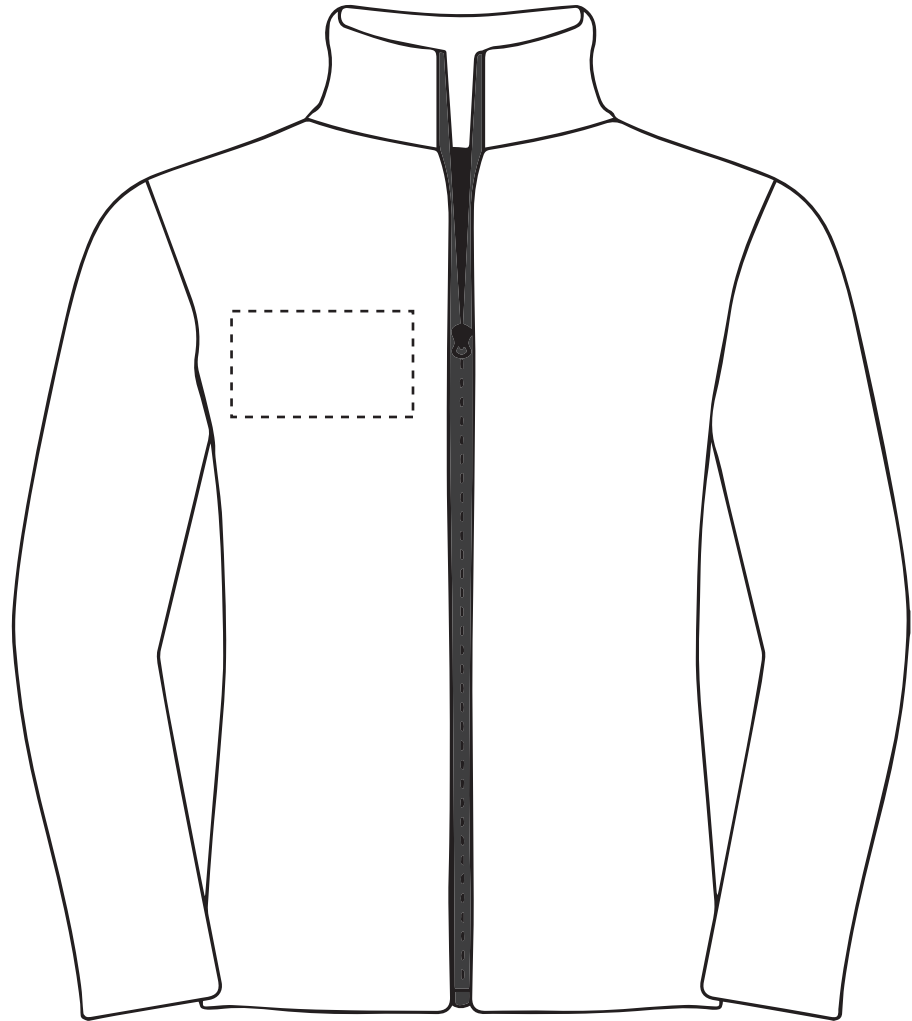

Your Ref:

Quantity:

Product Code: JF0022

Our Ref:

Version: 1

Product Colour: White

PRINTING CONCERNS: PRINT MAY DISCOLOUR

PRODUCT INFO: DUE TO THE NATURE OF THE PRODUCT THE PRINT POSITION MAY VARY BY 2 - 3 MM

Madeira Thread Colours

● Colour 1

● Colour 1

● Colour 1

● Colour 1

The dashed line is to demonstrate print area and will not appear on your printed item

ARTWORK SCALE 20%

To proceed, please approve visual via the online system.

PLEASE NOTE:

- All colours including print and product are for visual purposes only and should not be regarded as the actual colour of the product and print.
- Some products may vary from batch to batch and may differ from previous orders.
- The colour and texture of a product can also have an effect on the final print colour.
- By approving this order we accept that you understand these terms.

1. Your order will not go in to print and production time cannot be confirmed, unless artwork has been approved via the online system.
2. Once printed, artwork cannot be amended, mistakes must be rectified at visual stage.
3. Claims for faulty goods will be honoured, only if the goods are returned to us. We will not issue credits/refunds for items that have been distributed. Please ensure that goods are satisfactory before distribution
4. We are not responsible for delays during transit.

By approving this visual, you are confirming you have thoroughly checked all information, including layout, fonts, spelling, print colours, print size, print position, product, product colour and quantity.

This item is available in the following colours: