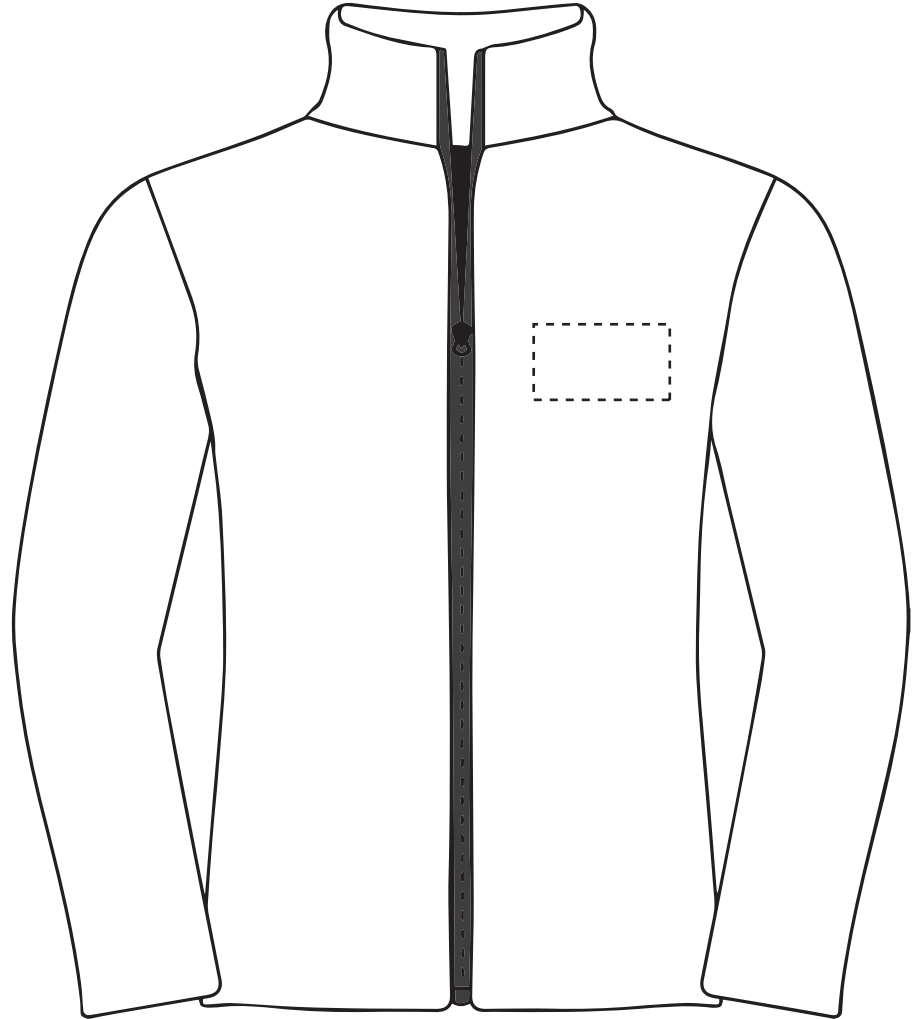

Your Ref:

Quantity:

Product Code: JF0022

Our Ref:

Version: 1

Product Colour: White

PRINTING CONCERNS: PRINT MAY DISCOLOUR

PRODUCT INFO: DUE TO THE NATURE OF THE PRODUCT THE PRINT POSITION MAY VARY BY 2 - 3 MM

Madeira Thread Colours

● Colour 1

● Colour 1

● Colour 1

● Colour 1

The dashed line is to demonstrate print area and will not appear on your printed item

ARTWORK SCALE 20%

To proceed, please approve visual via the online system.

PLEASE NOTE:

- All colours including print and product are for visual purposes only and should not be regarded as the actual colour of the product and print.
- Some products may vary from batch to batch and may differ from previous orders.
- The colour and texture of a product can also have an effect on the final print colour.
- By approving this order we accept that you understand these terms.

1. Your order will not go in to print and production time cannot be confirmed, unless artwork has been approved via the online system.
2. Once printed, artwork cannot be amended, mistakes must be rectified at visual stage.
3. Claims for faulty goods will be honoured, only if the goods are returned to us. We will not issue credits/refunds for items that have been distributed. Please ensure that goods are satisfactory before distribution
4. We are not responsible for delays during transit.

By approving this visual, you are confirming you have thoroughly checked all information, including layout, fonts, spelling, print colours, print size, print position, product, product colour and quantity.

This item is available in the following colours: