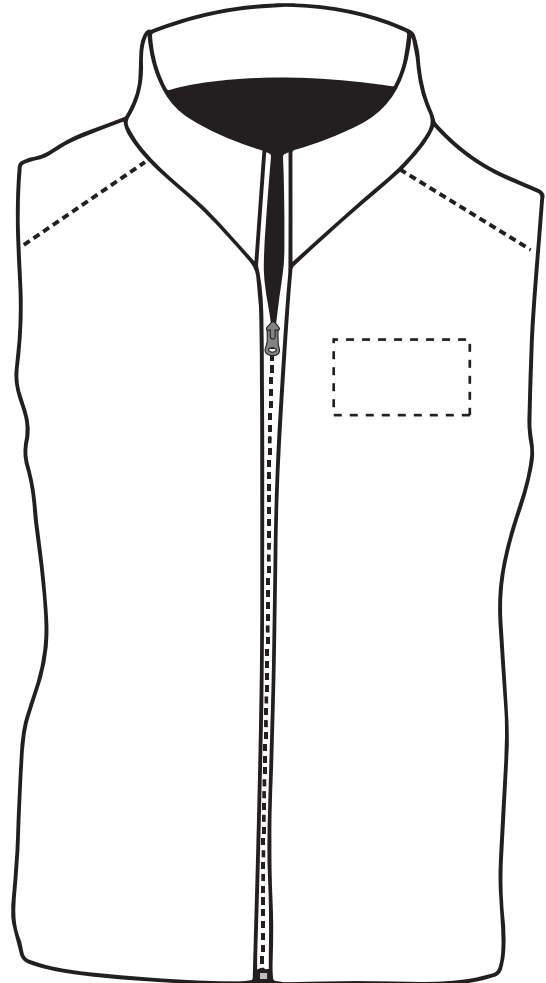

Your Ref:	Quantity:	Product Code: JF0021
Our Ref:	Version: 1	Product Colour: White

PRINTING CONCERNS: PRINT MAY DISCOLOUR

PRODUCT INFO: DUE TO THE NATURE OF THE PRODUCT THE PRINT POSITION MAY VARY BY 2 - 3 MM

Madeira Thread Colours

- Colour 1
- Colour 1
- Colour 1
- Colour 1

The dashed line is to demonstrate print area and will not appear on your printed item

ARTWORK SCALE 20%