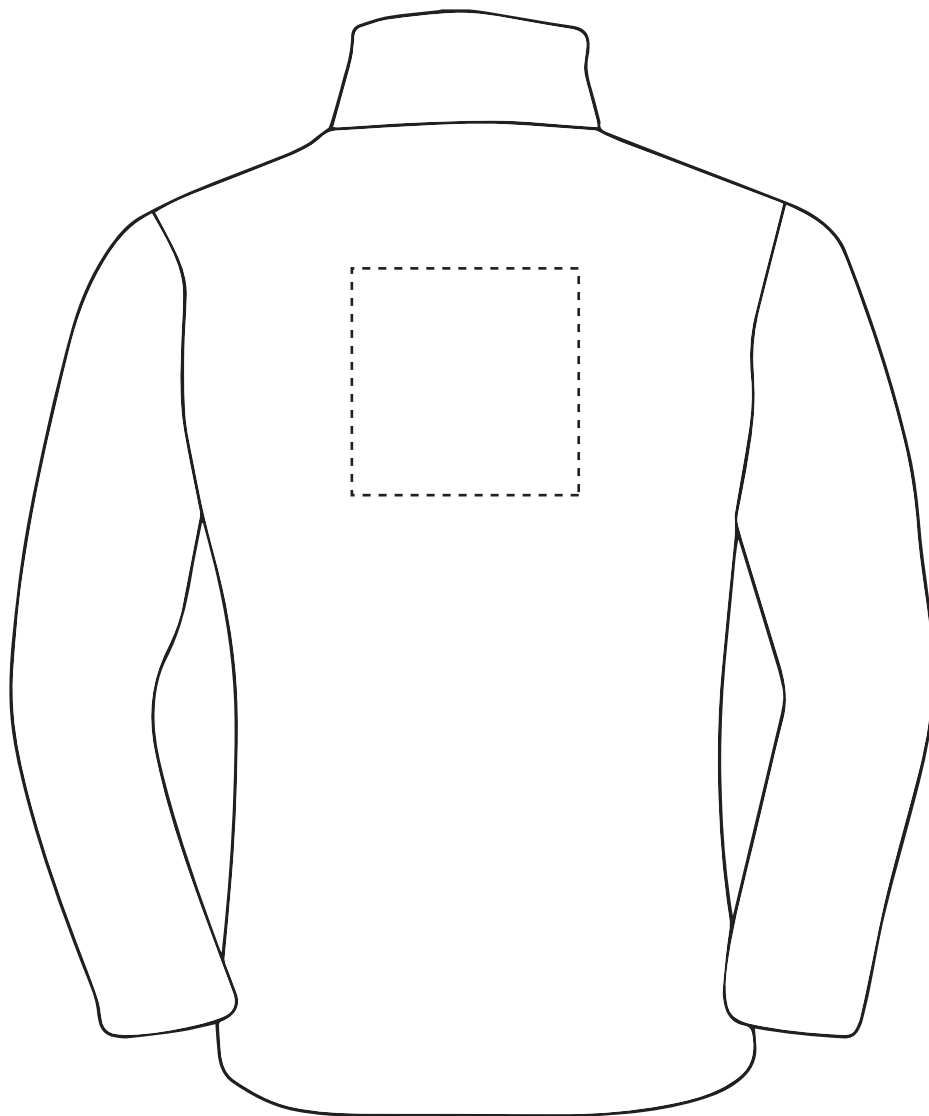

Your Ref:

Quantity:

Product Code: JF0014

Our Ref:

Version: 1

Product Colour: White

PRINTING CONCERNS: PRINT MAY DISCOLOUR

PRODUCT INFO: DUE TO THE NATURE OF THE PRODUCT THE PRINT POSITION MAY VARY BY 2 - 3 MM

Pantone Reference(s)

Full colour printing

The dashed line is to demonstrate print area and will not appear on your printed item

ARTWORK SCALE 20%

To proceed, please approve visual via the online system.

PLEASE NOTE:

- All colours including print and product are for visual purposes only and should not be regarded as the actual colour of the product and print.
- Some products may vary from batch to batch and may differ from previous orders.
- The colour and texture of a product can also have an effect on the final print colour.
- By approving this order we accept that you understand these terms.

1. Your order will not go in to print and production time cannot be confirmed, unless artwork has been approved via the online system.
2. Once printed, artwork cannot be amended, mistakes must be rectified at visual stage.
3. Claims for faulty goods will be honoured, only if the goods are returned to us. We will not issue credits/refunds for items that have been distributed. Please ensure that goods are satisfactory before distribution
4. We are not responsible for delays during transit.

By approving this visual, you are confirming you have thoroughly checked all information, including layout, fonts, spelling, print colours, print size, print position, product, product colour and quantity.

This item is available in the following colours: