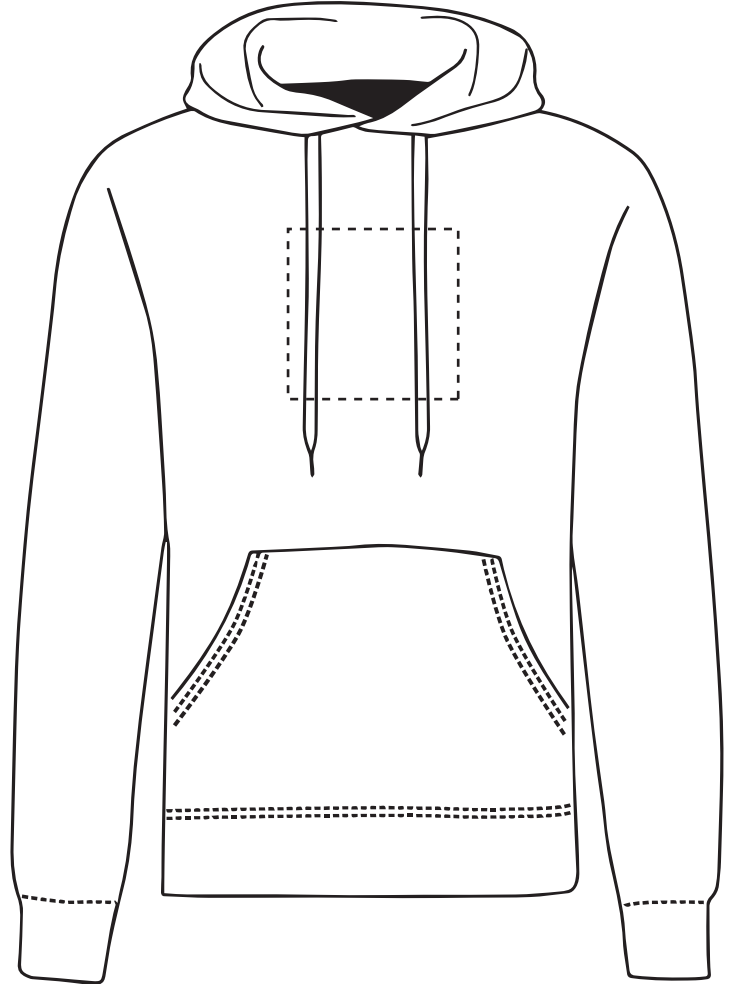

Your Ref:
Our Ref:

Quantity:
Version: 1

Product Code:
Product Colour: White

PRINTING CONCERNS: PRINT MAY DISCOLOUR

PRODUCT INFO: DUE TO THE NATURE OF THE PRODUCT THE PRINT POSITION MAY VARY BY 2 - 3 MM

PANTONE REFERENCE(S)

Full colour printing

The dashed line is to demonstrate print area and will not appear on your printed item

ARTWORK SCALE 15%

To proceed, please approve visual via the online system.

PLEASE NOTE:

- All colours including print and product are for visual purposes only and should not be regarded as the actual colour of the product and print.
- Some products may vary from batch to batch and may differ from previous orders.
- The colour and texture of a product can also have an effect on the final print colour.
- By approving this order we accept that you understand these terms.

1. Your order will not go in to print and production time cannot be confirmed, unless artwork has been approved via the online system.
2. Once printed, artwork cannot be amended, mistakes must be rectified at visual stage.
3. Claims for faulty goods will be honoured, only if the goods are returned to us. We will not issue credits/refunds for items that have been distributed. Please ensure that goods are satisfactory before distribution
4. We are not responsible for delays during transit.

By approving this visual, you are confirming you have thoroughly checked all information, including layout, fonts, spelling, print colours, print size, print position, product, product colour and quantity.