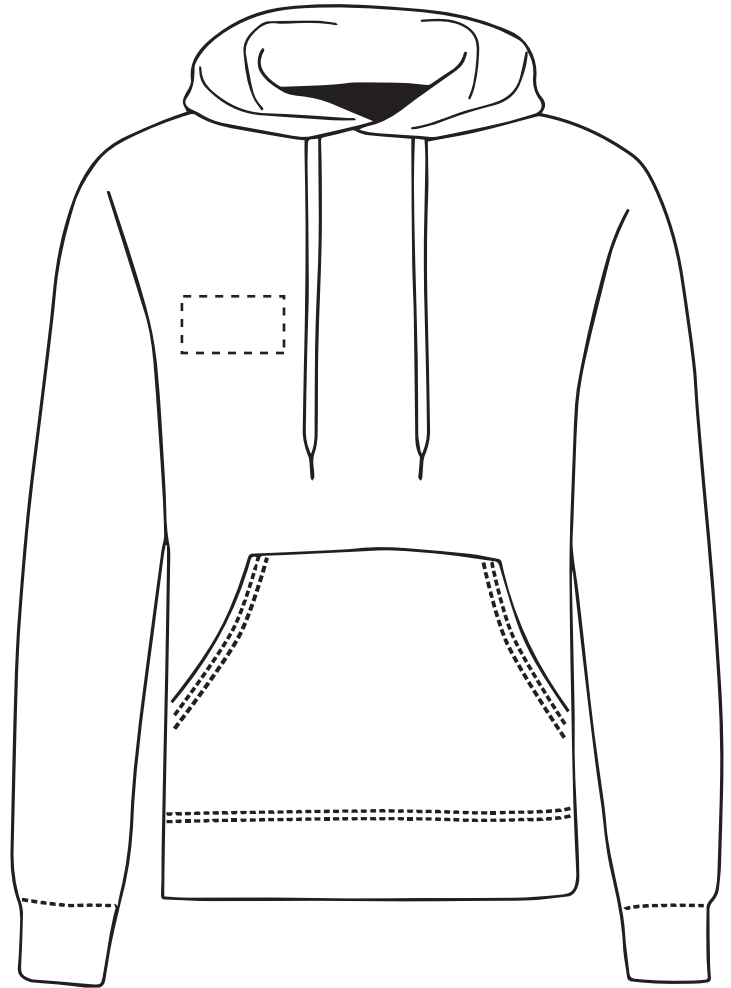

Your Ref:

Quantity:

Product Code:

Our Ref:

Version: 1

Product Colour: White

PRINTING CONCERNS: PRINT MAY DISCOLOUR

PRODUCT INFO: DUE TO THE NATURE OF THE PRODUCT THE PRINT POSITION MAY VARY BY 2 - 3 MM

PANTONE REFERENCE(S)

The dashed line is to demonstrate print area and will not appear on your printed item

Full colour printing

ARTWORK SCALE 15%

To proceed, please approve visual via the online system.

PLEASE NOTE:

- All colours including print and product are for visual purposes only and should not be regarded as the actual colour of the product and print.
- Some products may vary from batch to batch and may differ from previous orders.
- The colour and texture of a product can also have an effect on the final print colour.
- By approving this order we accept that you understand these terms.

1. Your order will not go in to print and production time cannot be confirmed, unless artwork has been approved via the online system.
2. Once printed, artwork cannot be amended, mistakes must be rectified at visual stage.
3. Claims for faulty goods will be honoured, only if the goods are returned to us. We will not issue credits/refunds for items that have been distributed. Please ensure that goods are satisfactory before distribution
4. We are not responsible for delays during transit.

By approving this visual, you are confirming you have thoroughly checked all information, including layout, fonts, spelling, print colours, print size, print position, product, product colour and quantity.

This item is available in the following colours: