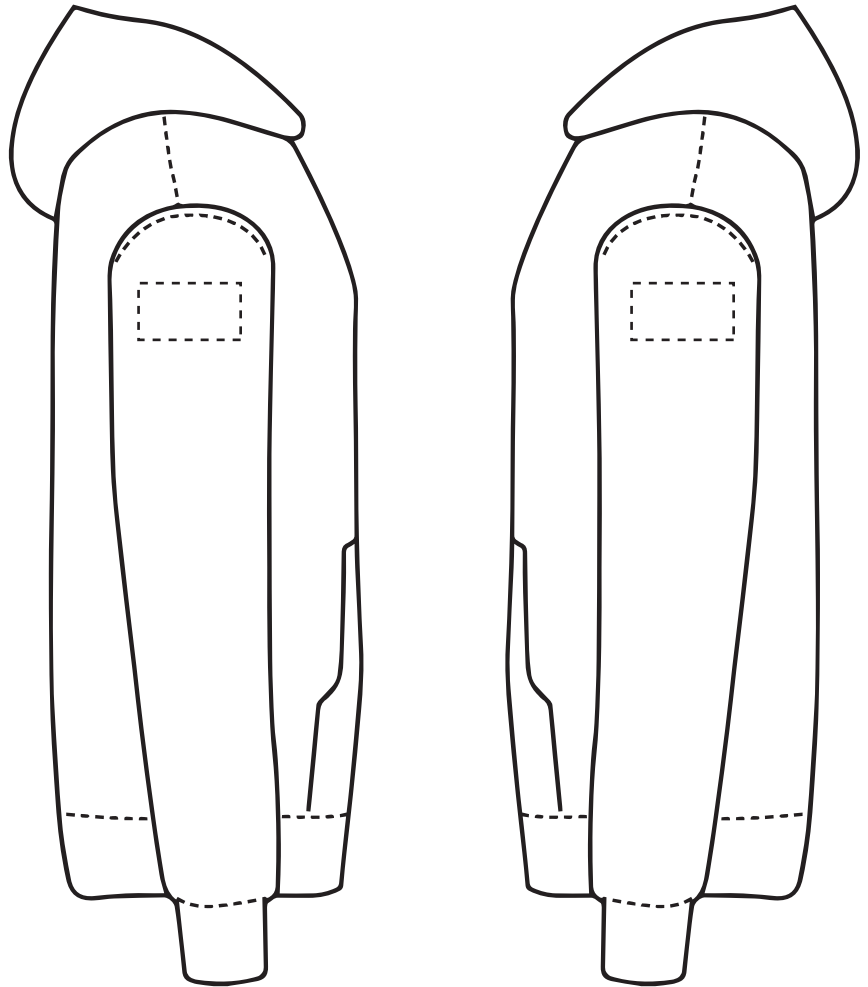

Your Ref:
Our Ref:

Quantity:
Version: 1

Product Code:
Product Colour: White

PRINTING CONCERNS: PRINT MAY DISCOLOUR

PRODUCT INFO: DUE TO THE NATURE OF THE PRODUCT THE PRINT POSITION MAY VARY BY 2 - 3 MM

PANTONE REFERENCE(S)

Full colour printing

The dashed line is to demonstrate print area and will not appear on your printed item

ARTWORK SCALE 15%

Right Sleeve

Left Sleeve

To proceed, please approve visual via the online system.

PLEASE NOTE:

- All colours including print and product are for visual purposes only and should not be regarded as the actual colour of the product and print.
- Some products may vary from batch to batch and may differ from previous orders.
- The colour and texture of a product can also have an effect on the final print colour.
- By approving this order we accept that you understand these terms.

1. Your order will not go in to print and production time cannot be confirmed, unless artwork has been approved via the online system.
2. Once printed, artwork cannot be amended, mistakes must be rectified at visual stage.
3. Claims for faulty goods will be honoured, only if the goods are returned to us. We will not issue credits/refunds for items that have been distributed. Please ensure that goods are satisfactory before distribution
4. We are not responsible for delays during transit.

By approving this visual, you are confirming you have thoroughly checked all information, including layout, fonts, spelling, print colours, print size, print position, product, product colour and quantity.