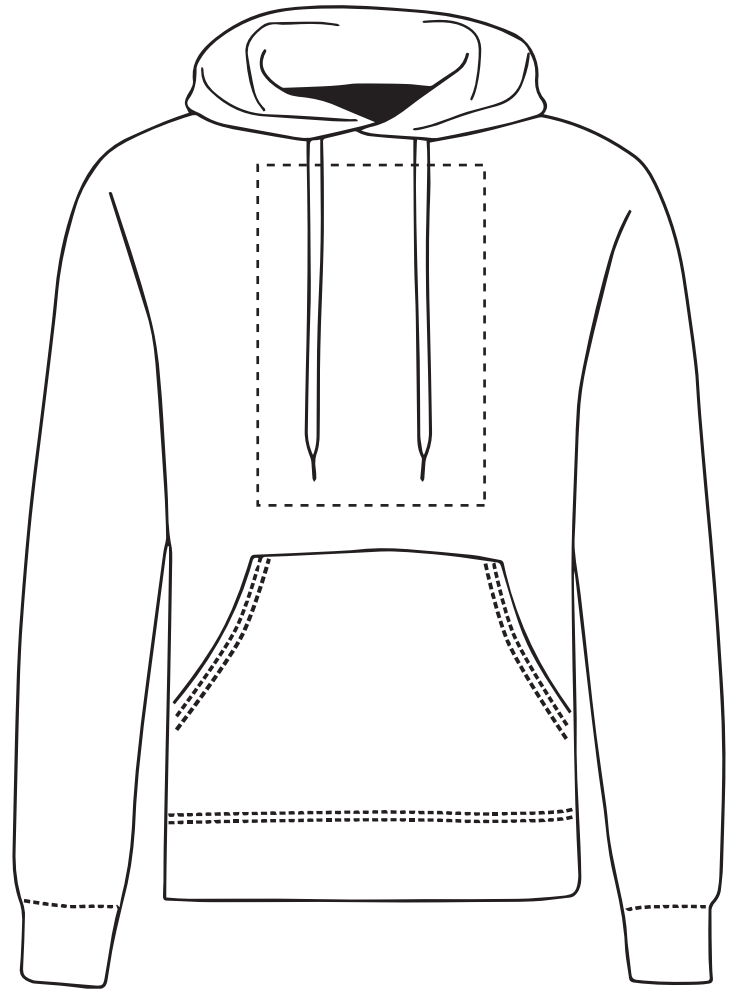

Your Ref:
Our Ref:

Quantity:
Version: 1

Product Code:
Product Colour: White

PRINTING CONCERNS: PRINT MAY DISCOLOUR

PRODUCT INFO: DUE TO THE NATURE OF THE PRODUCT THE PRINT POSITION MAY VARY BY 2 - 3 MM

PANTONE REFERENCE(S)

The dashed line is to demonstrate print area and will not appear on your printed item

Full colour printing

ARTWORK SCALE 15%

To proceed, please approve visual via the online system.

PLEASE NOTE:

- All colours including print and product are for visual purposes only and should not be regarded as the actual colour of the product and print.
- Some products may vary from batch to batch and may differ from previous orders.
- The colour and texture of a product can also have an effect on the final print colour.
- By approving this order we accept that you understand these terms.

1. Your order will not go in to print and production time cannot be confirmed, unless artwork has been approved via the online system.
2. Once printed, artwork cannot be amended, mistakes must be rectified at visual stage.
3. Claims for faulty goods will be honoured, only if the goods are returned to us. We will not issue credits/refunds for items that have been distributed. Please ensure that goods are satisfactory before distribution
4. We are not responsible for delays during transit.

By approving this visual, you are confirming you have thoroughly checked all information, including layout, fonts, spelling, print colours, print size, print position, product, product colour and quantity.