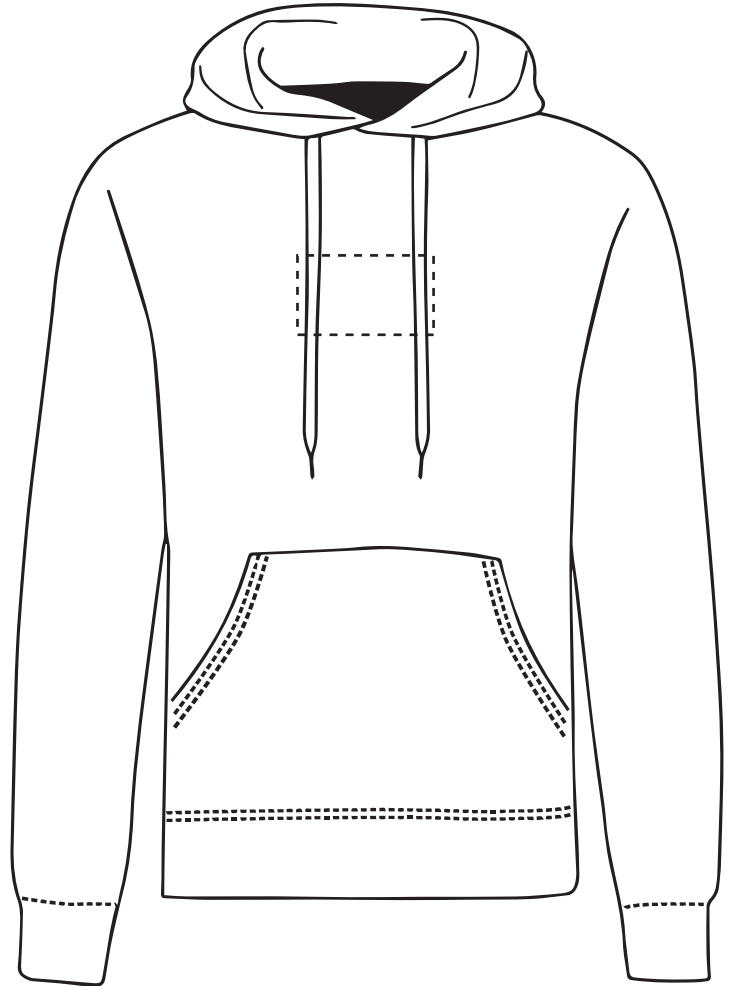

Your Ref:
Our Ref:

Quantity:
Version: 1

Product Code:
Product Colour: White

PRINTING CONCERNS: PRINT MAY DISCOLOUR

PRODUCT INFO: DUE TO THE NATURE OF THE PRODUCT THE PRINT POSITION MAY VARY BY 2 - 3 MM

PANTONE REFERENCE(S)

Full colour printing

The dashed line is to demonstrate print area and will not appear on your printed item

ARTWORK SCALE 15%

To proceed, please approve visual via the online system.

PLEASE NOTE:

- All colours including print and product are for visual purposes only and should not be regarded as the actual colour of the product and print.
- Some products may vary from batch to batch and may differ from previous orders.
- The colour and texture of a product can also have an effect on the final print colour.
- By approving this order we accept that you understand these terms.

1. Your order will not go in to print and production time cannot be confirmed, unless artwork has been approved via the online system.
2. Once printed, artwork cannot be amended, mistakes must be rectified at visual stage.
3. Claims for faulty goods will be honoured, only if the goods are returned to us. We will not issue credits/refunds for items that have been distributed. Please ensure that goods are satisfactory before distribution
4. We are not responsible for delays during transit.

By approving this visual, you are confirming you have thoroughly checked all information, including layout, fonts, spelling, print colours, print size, print position, product, product colour and quantity.