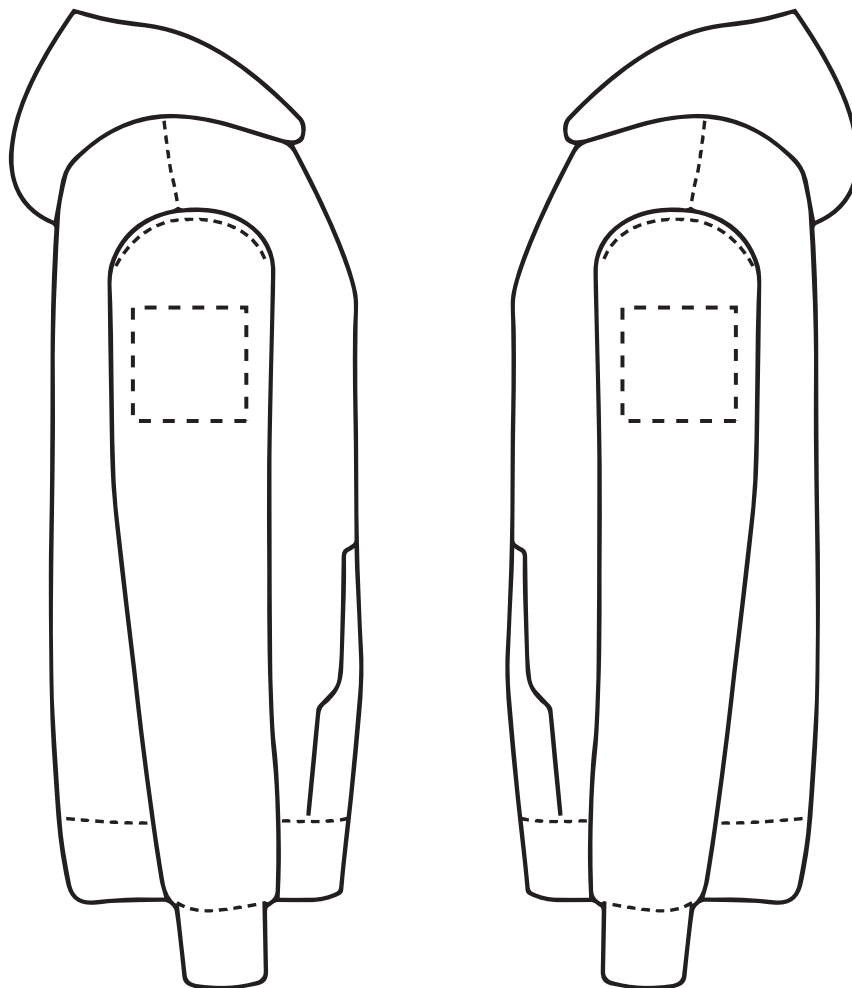

ARTWORK SCALE 100%
Max print area 280mm x 380mm

Your Ref:
Our Ref:

Quantity:
Version: 1

Product Code: HF0004
Product Colour:

PRINTING CONCERNS: PRINT MAY DISCOLOUR

PRODUCT INFO: DUE TO THE NATURE OF THE PRODUCT THE PRINT POSITION MAY VARY BY 2 - 3 MM

PANTONE REFERENCE(S)

- Colour 1
- Colour 1
- Colour 1
- Colour 1

The dashed line is to demonstrate print area and will not appear on your printed item

ARTWORK SCALE 15%

Right Sleeve

Left Sleeve

To proceed, please approve visual via the online system.