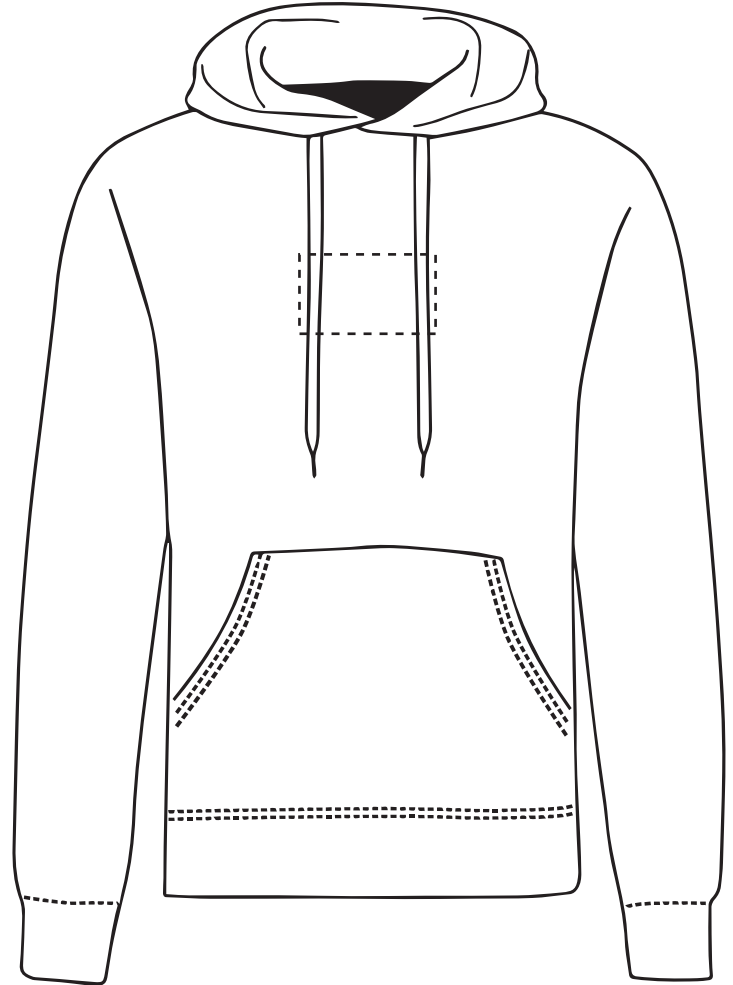

Your Ref:	Quantity:	Product Code: HF0003
Our Ref:	Version: 1	Product Colour:

PRINTING CONCERNS: PRINT MAY DISCOLOUR

PRODUCT INFO: DUE TO THE NATURE OF THE PRODUCT THE PRINT POSITION MAY VARY BY 2 - 3 MM

PANTONE REFERENCE(S)

Full colour printing

The dashed line is to demonstrate print area and will not appear on your printed item

ARTWORK SCALE 15%

To proceed, please approve visual via the online system.

PLEASE NOTE:

- All colours including print and product are for visual purposes only and should not be regarded as the actual colour of the product and print.
- Some products may vary from batch to batch and may differ from previous orders.
- The colour and texture of a product can also have an effect on the final print colour.
- By approving this order we accept that you understand these terms.

1. Your order will not go in to print and production time cannot be confirmed, unless artwork has been approved via the online system.
2. Once printed, artwork cannot be amended, mistakes must be rectified at visual stage.
3. Claims for faulty goods will be honoured, only if the goods are returned to us. We will not issue credits/refunds for items that have been distributed. Please ensure that goods are satisfactory before distribution
4. We are not responsible for delays during transit.

By approving this visual, you are confirming you have thoroughly checked all information, including layout, fonts, spelling, print colours, print size, print position, product, product colour and quantity.

This item is available in the following colours: