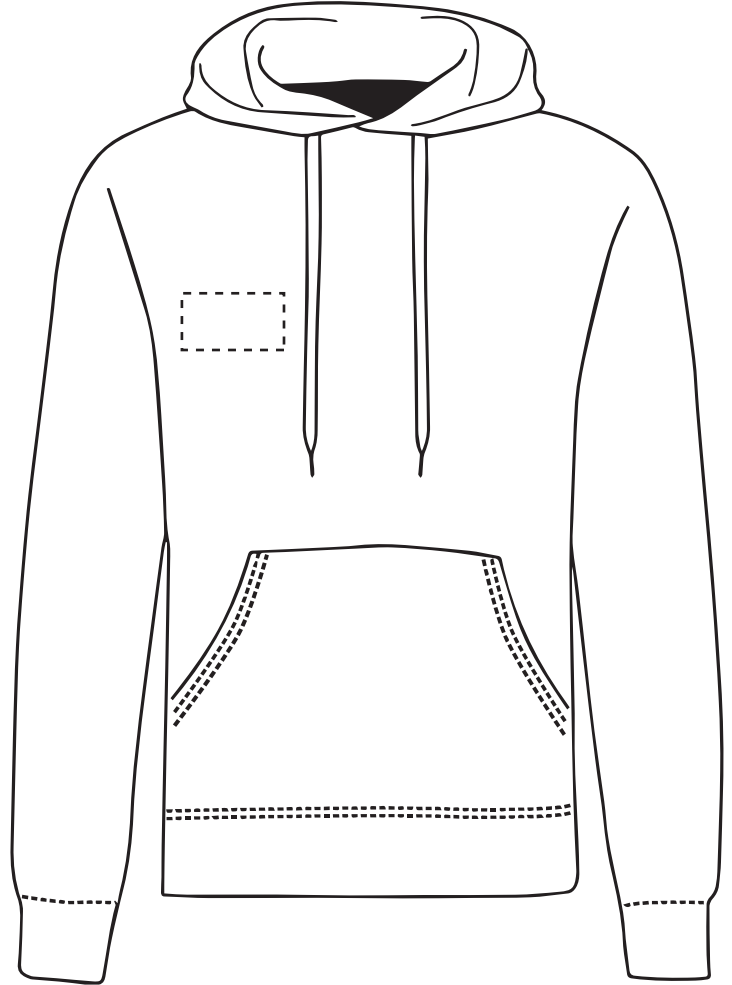

Your Ref:	Quantity:	Product Code: HF0003
Our Ref:	Version: 1	Product Colour:

PRINTING CONCERNS: PRINT MAY DISCOLOUR

PRODUCT INFO: DUE TO THE NATURE OF THE PRODUCT THE PRINT POSITION MAY VARY BY 2 - 3 MM

PANTONE REFERENCE(S)

Full colour printing

The dashed line is to demonstrate print area and will not appear on your printed item

ARTWORK SCALE 15%

To proceed, please approve visual via the online system.

PLEASE NOTE:

- All colours including print and product are for visual purposes only and should not be regarded as the actual colour of the product and print.
- Some products may vary from batch to batch and may differ from previous orders.
- The colour and texture of a product can also have an effect on the final print colour.
- By approving this order we accept that you understand these terms.

1. Your order will not go in to print and production time cannot be confirmed, unless artwork has been approved via the online system.
2. Once printed, artwork cannot be amended, mistakes must be rectified at visual stage.
3. Claims for faulty goods will be honoured, only if the goods are returned to us. We will not issue credits/refunds for items that have been distributed. Please ensure that goods are satisfactory before distribution
4. We are not responsible for delays during transit.

By approving this visual, you are confirming you have thoroughly checked all information, including layout, fonts, spelling, print colours, print size, print position, product, product colour and quantity.