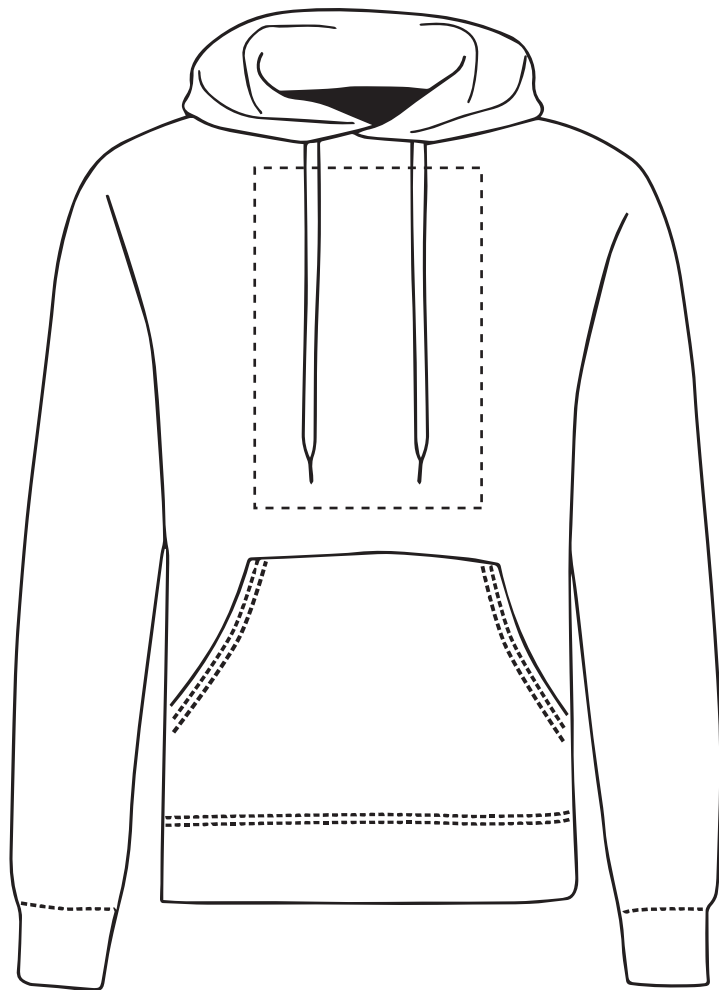

Your Ref:

Quantity:

Product Code: HF0003

Our Ref:

Version: 1

Product Colour:

PRINTING CONCERNS: PRINT MAY DISCOLOUR

PRODUCT INFO: DUE TO THE NATURE OF THE PRODUCT THE PRINT POSITION MAY VARY BY 2 - 3 MM

PANTONE REFERENCE(S)

The dashed line is to demonstrate print area and will not appear on your printed item

Full colour printing

ARTWORK SCALE 15%

To proceed, please approve visual via the online system.

PLEASE NOTE:

- All colours including print and product are for visual purposes only and should not be regarded as the actual colour of the product and print.
- Some products may vary from batch to batch and may differ from previous orders.
- The colour and texture of a product can also have an effect on the final print colour.
- By approving this order we accept that you understand these terms.

1. Your order will not go in to print and production time cannot be confirmed, unless artwork has been approved via the online system.
2. Once printed, artwork cannot be amended, mistakes must be rectified at visual stage.
3. Claims for faulty goods will be honoured, only if the goods are returned to us. We will not issue credits/refunds for items that have been distributed. Please ensure that goods are satisfactory before distribution
4. We are not responsible for delays during transit.

By approving this visual, you are confirming you have thoroughly checked all information, including layout, fonts, spelling, print colours, print size, print position, product, product colour and quantity.