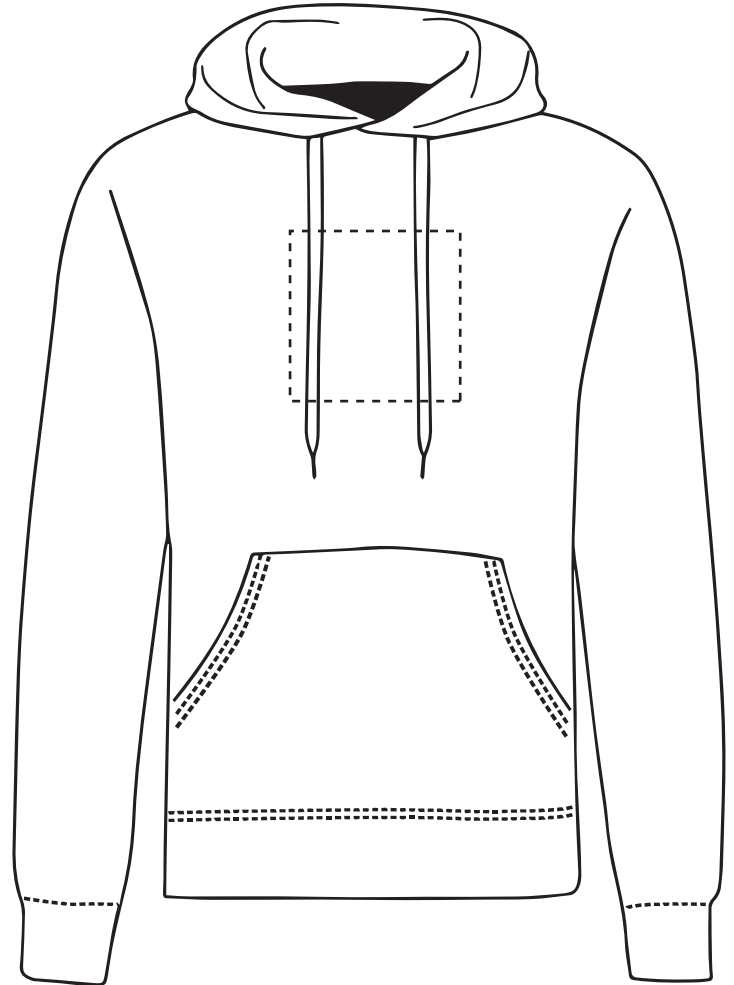

Your Ref:	Quantity:	Product Code: HF0003
Our Ref:	Version: 1	Product Colour:

PRINTING CONCERNS: PRINT MAY DISCOLOUR

PRODUCT INFO: DUE TO THE NATURE OF THE PRODUCT THE PRINT POSITION MAY VARY BY 2 - 3 MM

PANTONE REFERENCE(S)

Full colour printing

The dashed line is to demonstrate print area and will not appear on your printed item

ARTWORK SCALE 15%

To proceed, please approve visual via the online system.

PLEASE NOTE:

- All colours including print and product are for visual purposes only and should not be regarded as the actual colour of the product and print.
- Some products may vary from batch to batch and may differ from previous orders.
- The colour and texture of a product can also have an effect on the final print colour.
- By approving this order we accept that you understand these terms.

1. Your order will not go in to print and production time cannot be confirmed, unless artwork has been approved via the online system.
2. Once printed, artwork cannot be amended, mistakes must be rectified at visual stage.
3. Claims for faulty goods will be honoured, only if the goods are returned to us. We will not issue credits/refunds for items that have been distributed. Please ensure that goods are satisfactory before distribution
4. We are not responsible for delays during transit.

By approving this visual, you are confirming you have thoroughly checked all information, including layout, fonts, spelling, print colours, print size, print position, product, product colour and quantity.

This item is available in the following colours: