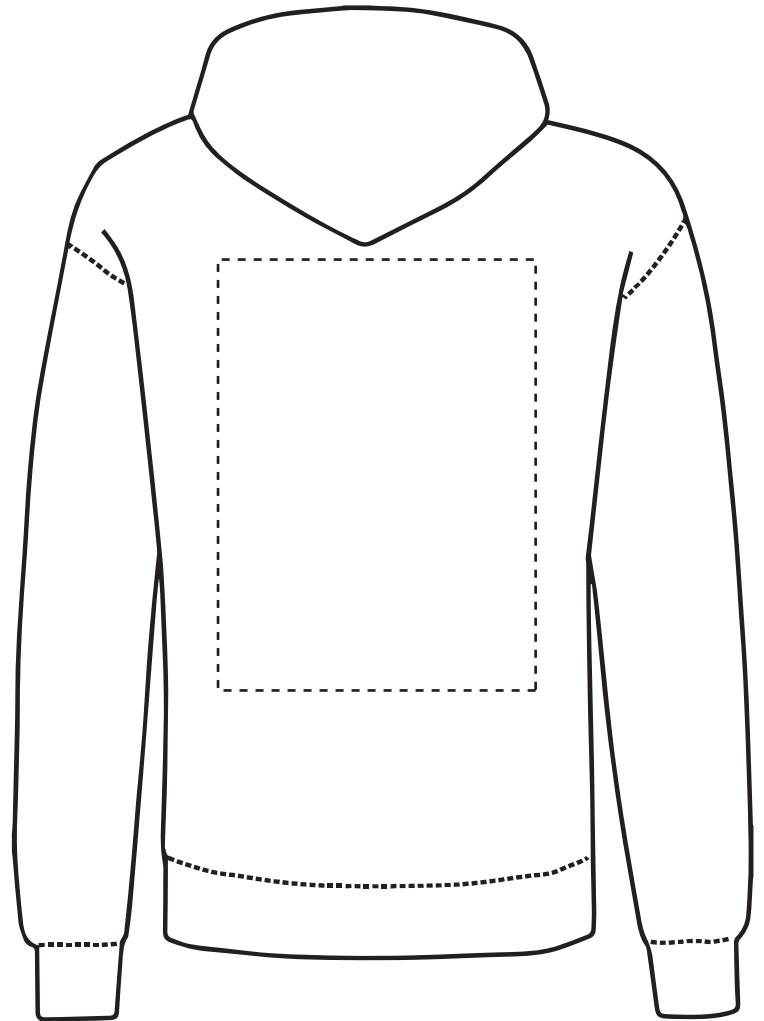

The dashed line is to demonstrate print area and will not appear on your printed item

- Colour 1
- Colour 1
- Colour 1
- Colour 1

ARTWORK SCALE 15%

ACTUAL ARTWORK SIZE:**123mm x 123mm***To proceed, please approve visual via the online system.***PLEASE NOTE:**