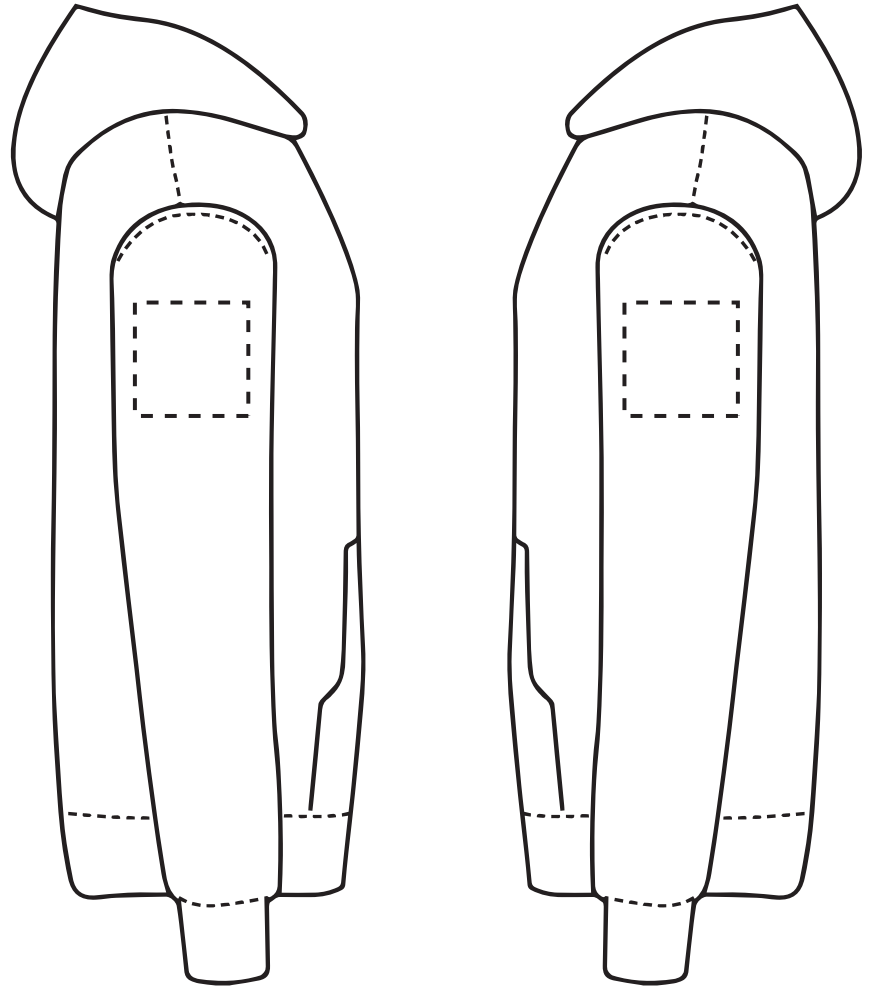

This item is available in the following colours:

ARTWORK SCALE 100%
Max print area 280mm x 380mm

Your Ref:	Quantity:	Product Code: HF0003
Our Ref:	Version: 1	Product Colour:

PRINTING CONCERNS: PRINT MAY DISCOLOUR**PRODUCT INFO: DUE TO THE NATURE OF THE PRODUCT THE PRINT POSITION MAY VARY BY 2 - 3 MM****PANTONE REFERENCE(S)**

The dashed line is to demonstrate print area and will not appear on your printed item

- Colour 1
- Colour 1
- Colour 1
- Colour 1

ARTWORK SCALE 15%

Right Sleeve

Left Sleeve

*To proceed, please approve visual via the online system.***PLEASE NOTE:**