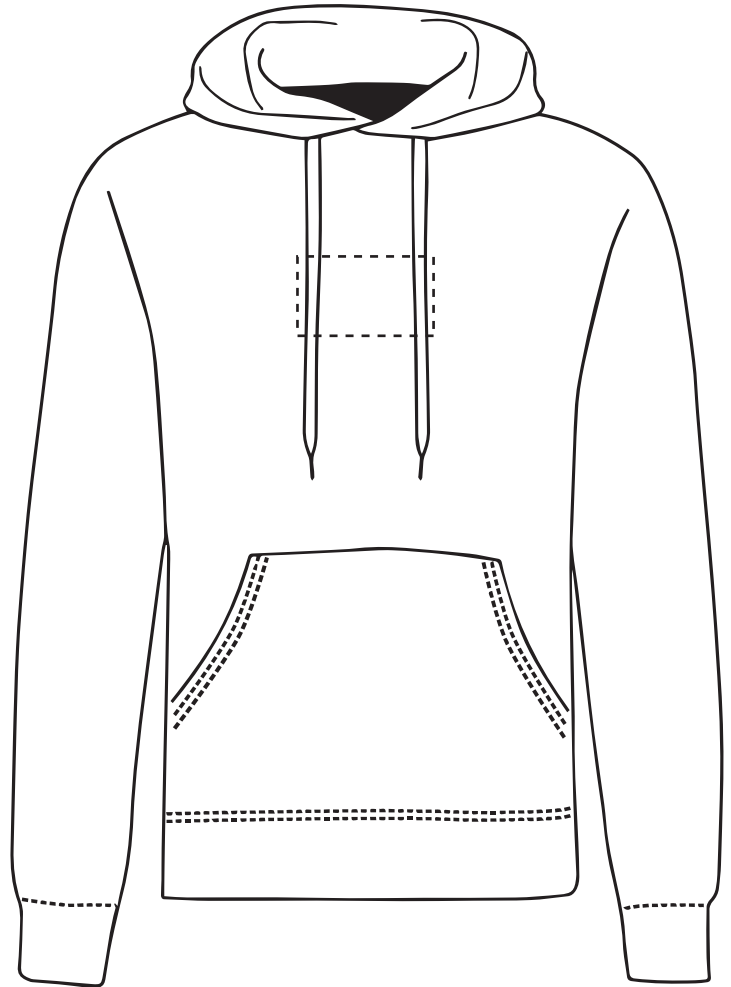

Your Ref:	Quantity:	Product Code: HF0002
Our Ref:	Version: 1	Product Colour:

PRINTING CONCERNS: PRINT MAY DISCOLOUR

PRODUCT INFO: DUE TO THE NATURE OF THE PRODUCT THE PRINT POSITION MAY VARY BY 2 - 3 MM

PANTONE REFERENCE(S)

Full colour printing

The dashed line is to demonstrate print area and will not appear on your printed item

ARTWORK SCALE 15%

To proceed, please approve visual via the online system.

PLEASE NOTE:

- All colours including print and product are for visual purposes only and should not be regarded as the actual colour of the product and print.
- Some products may vary from batch to batch and may differ from previous orders.
- The colour and texture of a product can also have an effect on the final print colour.
- By approving this order we accept that you understand these terms.

1. Your order will not go in to print and production time cannot be confirmed, unless artwork has been approved via the online system.
2. Once printed, artwork cannot be amended, mistakes must be rectified at visual stage.
3. Claims for faulty goods will be honoured, only if the goods are returned to us. We will not issue credits/refunds for items that have been distributed. Please ensure that goods are satisfactory before distribution
4. We are not responsible for delays during transit.

By approving this visual, you are confirming you have thoroughly checked all information, including layout, fonts, spelling, print colours, print size, print position, product, product colour and quantity.