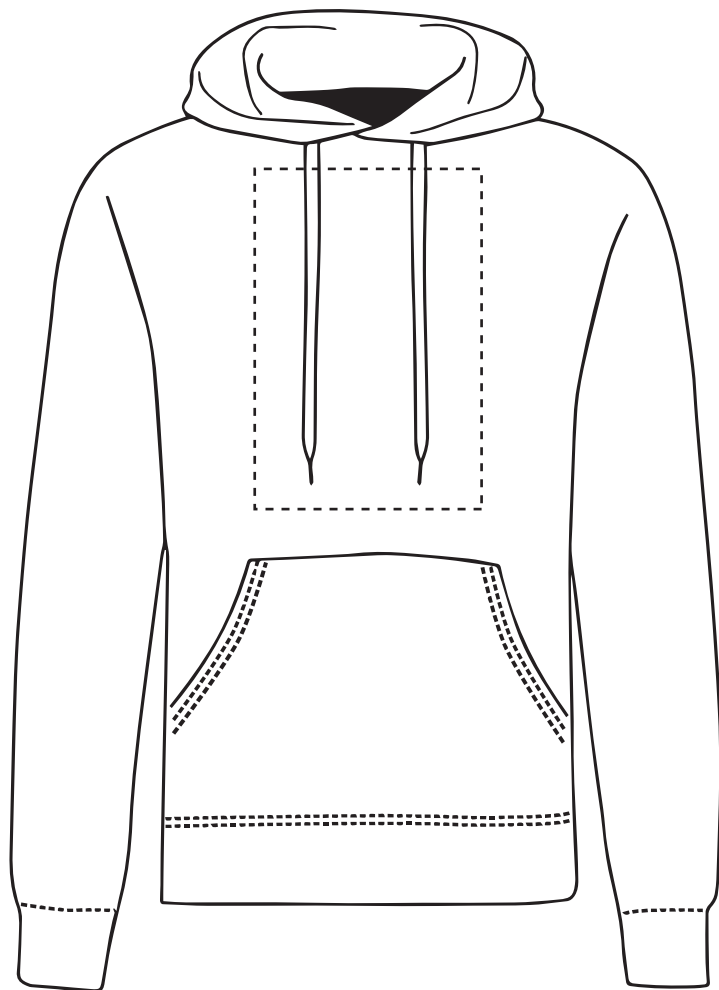

Your Ref:

Quantity:

Product Code: HF0002

Our Ref:

Version: 1

Product Colour:

PRINTING CONCERNS: PRINT MAY DISCOLOUR

PRODUCT INFO: DUE TO THE NATURE OF THE PRODUCT THE PRINT POSITION MAY VARY BY 2 - 3 MM

PANTONE REFERENCE(S)

The dashed line is to demonstrate print area and will not appear on your printed item

Full colour printing

ARTWORK SCALE 15%

To proceed, please approve visual via the online system.

PLEASE NOTE:

- All colours including print and product are for visual purposes only and should not be regarded as the actual colour of the product and print.
- Some products may vary from batch to batch and may differ from previous orders.
- The colour and texture of a product can also have an effect on the final print colour.
- By approving this order we accept that you understand these terms.

1. Your order will not go in to print and production time cannot be confirmed, unless artwork has been approved via the online system.
2. Once printed, artwork cannot be amended, mistakes must be rectified at visual stage.
3. Claims for faulty goods will be honoured, only if the goods are returned to us. We will not issue credits/refunds for items that have been distributed. Please ensure that goods are satisfactory before distribution
4. We are not responsible for delays during transit.

By approving this visual, you are confirming you have thoroughly checked all information, including layout, fonts, spelling, print colours, print size, print position, product, product colour and quantity.