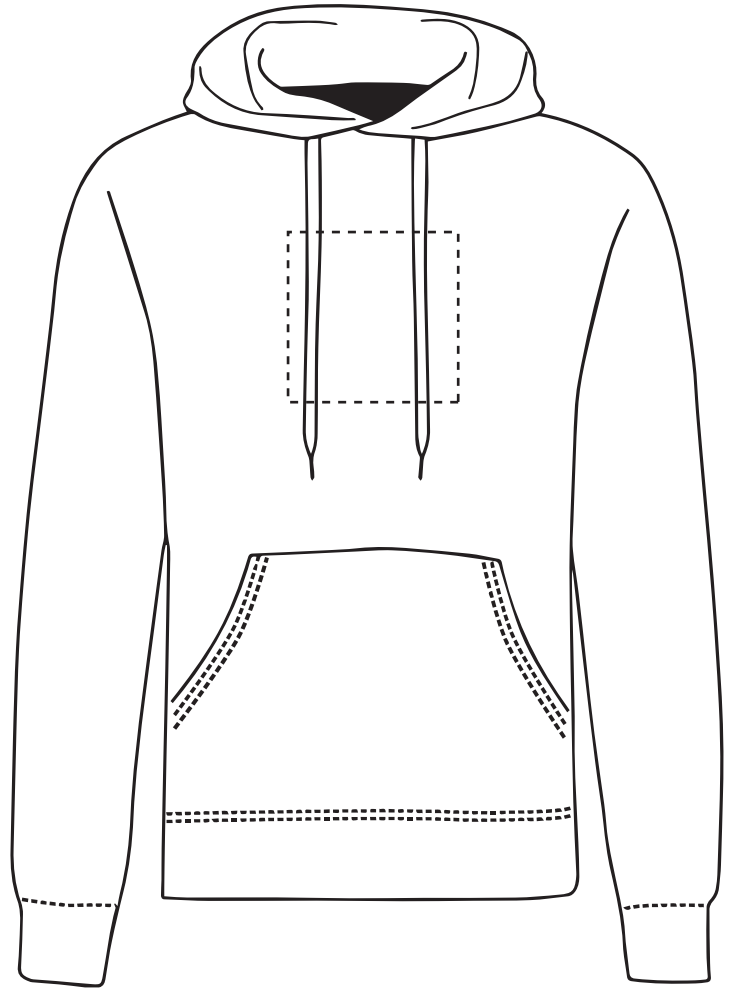

Your Ref:	Quantity:	Product Code: HF0002
Our Ref:	Version: 1	Product Colour:

PRINTING CONCERNS: PRINT MAY DISCOLOUR

PRODUCT INFO: DUE TO THE NATURE OF THE PRODUCT THE PRINT POSITION MAY VARY BY 2 - 3 MM

PANTONE REFERENCE(S)

Full colour printing

The dashed line is to demonstrate print area and will not appear on your printed item

ARTWORK SCALE 15%

To proceed, please approve visual via the online system.

PLEASE NOTE:

- All colours including print and product are for visual purposes only and should not be regarded as the actual colour of the product and print.
- Some products may vary from batch to batch and may differ from previous orders.
- The colour and texture of a product can also have an effect on the final print colour.
- By approving this order we accept that you understand these terms.

1. Your order will not go in to print and production time cannot be confirmed, unless artwork has been approved via the online system.
2. Once printed, artwork cannot be amended, mistakes must be rectified at visual stage.
3. Claims for faulty goods will be honoured, only if the goods are returned to us. We will not issue credits/refunds for items that have been distributed. Please ensure that goods are satisfactory before distribution
4. We are not responsible for delays during transit.

By approving this visual, you are confirming you have thoroughly checked all information, including layout, fonts, spelling, print colours, print size, print position, product, product colour and quantity.