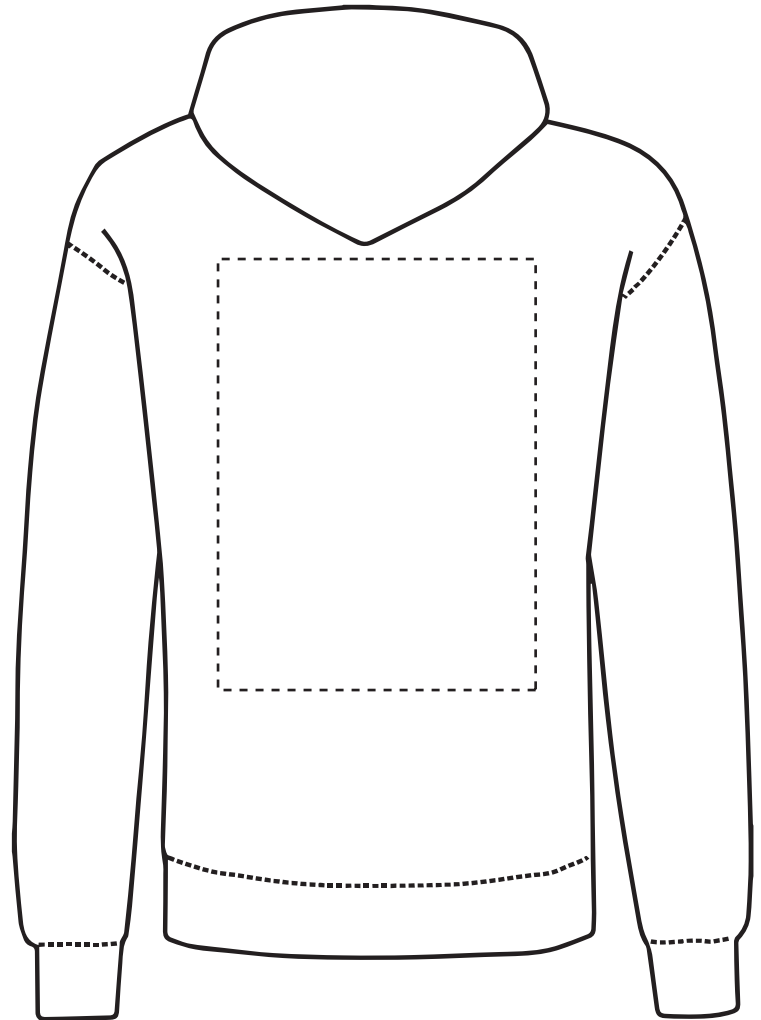

The dashed line is to demonstrate print area and will not appear on your printed item

- Colour 1
- Colour 1
- Colour 1
- Colour 1

ARTWORK SCALE 15%

**ACTUAL ARTWORK SIZE:**

123mm x 123mm

*To proceed, please approve visual via the online system.***PLEASE NOTE:**