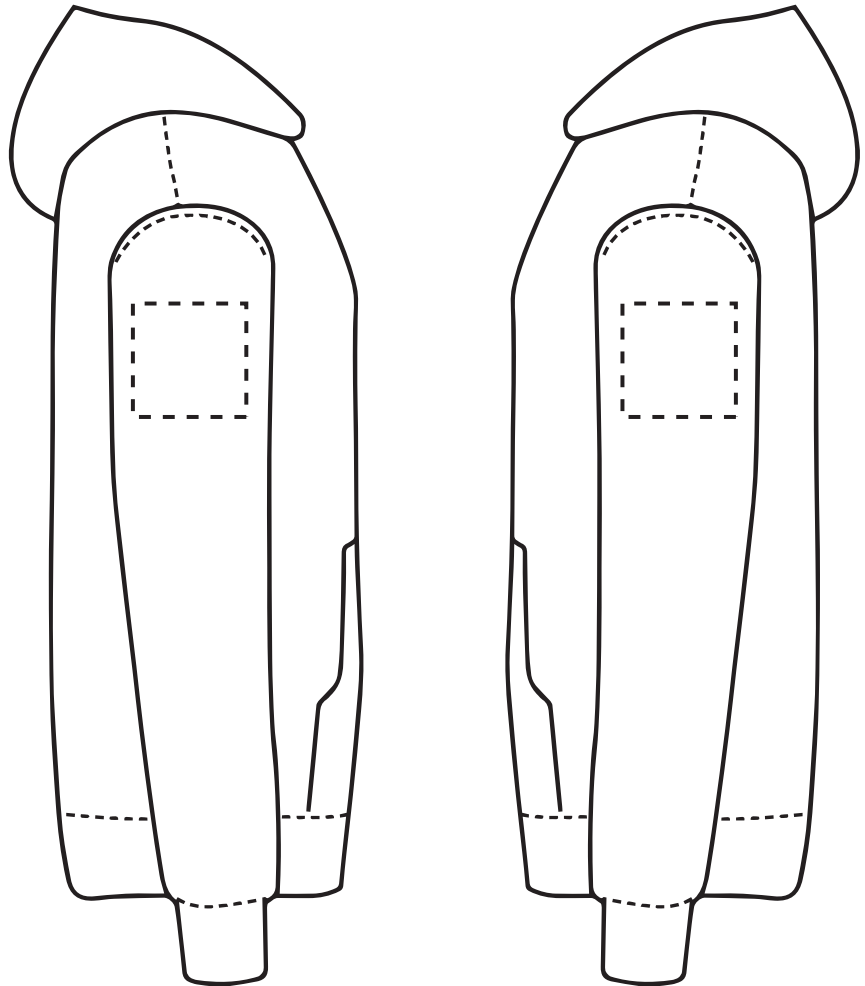

ARTWORK SCALE 100%  
Max print area 280mm x 380mm

Your Ref:

Quantity:

Product Code: HF0002

Our Ref:

Version: 1

Product Colour: White

**PRINTING CONCERNS: PRINT MAY DISCOLOUR****PRODUCT INFO: DUE TO THE NATURE OF THE PRODUCT THE PRINT POSITION MAY VARY BY 2 - 3 MM****PANTONE REFERENCE(S)**

The dashed line is to demonstrate print area and will not appear on your printed item

- Colour 1
- Colour 1
- Colour 1
- Colour 1

ARTWORK SCALE 15%

Right Sleeve

Left Sleeve

Product Image for visualisation  
- colours may vary