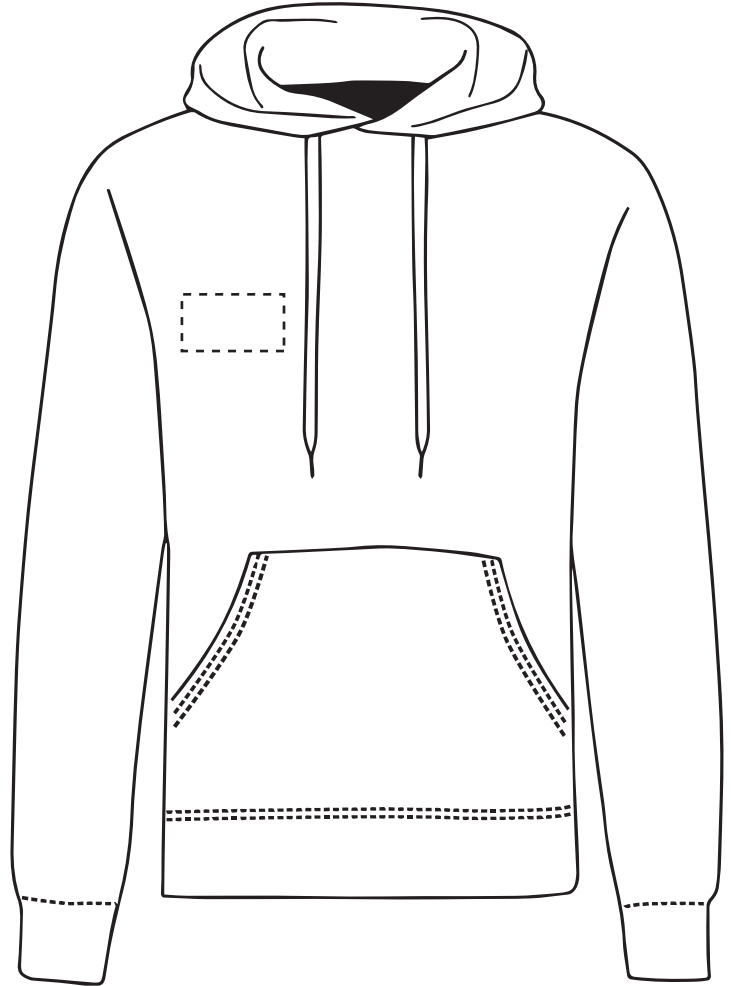

Your Ref:	Quantity:	Product Code: HF0001
Our Ref:	Version: 1	Product Colour:

PRINTING CONCERNS: PRINT MAY DISCOLOUR

PRODUCT INFO: DUE TO THE NATURE OF THE PRODUCT THE PRINT POSITION MAY VARY BY 2 - 3 MM

PANTONE REFERENCE(S)

Full colour printing

The dashed line is to demonstrate print area and will not appear on your printed item

ARTWORK SCALE 15%

To proceed, please approve visual via the online system.

PLEASE NOTE:

- All colours including print and product are for visual purposes only and should not be regarded as the actual colour of the product and print.
- Some products may vary from batch to batch and may differ from previous orders.
- The colour and texture of a product can also have an effect on the final print colour.
- By approving this order we accept that you understand these terms.

1. Your order will not go in to print and production time cannot be confirmed, unless artwork has been approved via the online system.
2. Once printed, artwork cannot be amended, mistakes must be rectified at visual stage.
3. Claims for faulty goods will be honoured, only if the goods are returned to us. We will not issue credits/refunds for items that have been distributed. Please ensure that goods are satisfactory before distribution
4. We are not responsible for delays during transit.

By approving this visual, you are confirming you have thoroughly checked all information, including layout, fonts, spelling, print colours, print size, print position, product, product colour and quantity.