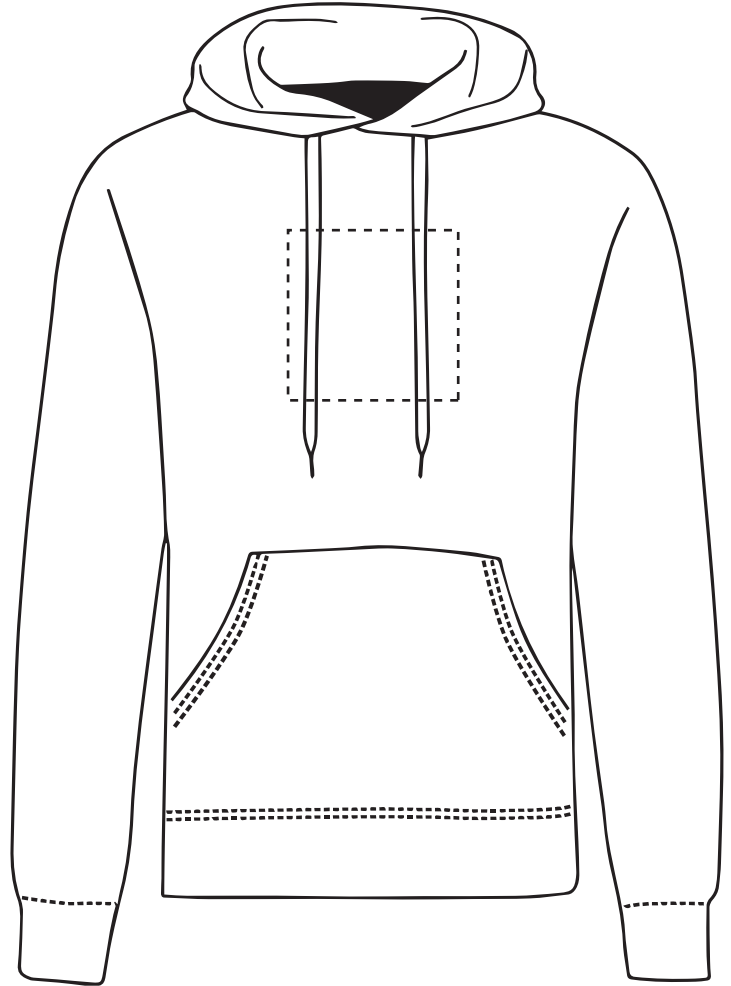

Your Ref:	Quantity:	Product Code: HF0001
Our Ref:	Version: 1	Product Colour:

PRINTING CONCERNS: PRINT MAY DISCOLOUR

PRODUCT INFO: DUE TO THE NATURE OF THE PRODUCT THE PRINT POSITION MAY VARY BY 2 - 3 MM

PANTONE REFERENCE(S)

The dashed line is to demonstrate print area and will not appear on your printed item

Full colour printing

ARTWORK SCALE 15%

To proceed, please approve visual via the online system.

PLEASE NOTE:

- All colours including print and product are for visual purposes only and should not be regarded as the actual colour of the product and print.
- Some products may vary from batch to batch and may differ from previous orders.
- The colour and texture of a product can also have an effect on the final print colour.
- By approving this order we accept that you understand these terms.

1. Your order will not go in to print and production time cannot be confirmed, unless artwork has been approved via the online system.
2. Once printed, artwork cannot be amended, mistakes must be rectified at visual stage.
3. Claims for faulty goods will be honoured, only if the goods are returned to us. We will not issue credits/refunds for items that have been distributed. Please ensure that goods are satisfactory before distribution
4. We are not responsible for delays during transit.

By approving this visual, you are confirming you have thoroughly checked all information, including layout, fonts, spelling, print colours, print size, print position, product, product colour and quantity.