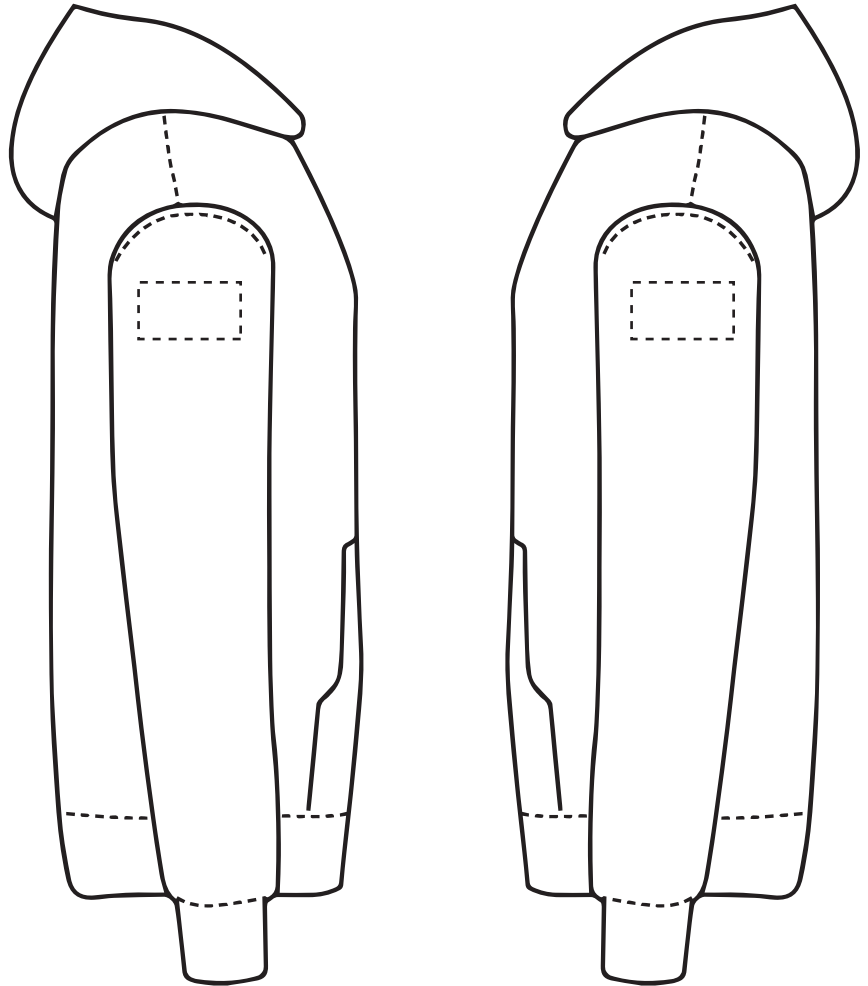

ARTWORK SCALE 100%
Max print area 90mm x 50mm

Your Ref:

Quantity:

Product Code: HF0001

Our Ref:

Version: 1

Product Colour:

PRINTING CONCERNS: PRINT MAY DISCOLOUR**PRODUCT INFO: DUE TO THE NATURE OF THE PRODUCT THE PRINT POSITION MAY VARY BY 2 - 3 MM****PANTONE REFERENCE(S)**

The dashed line is to demonstrate print area and will not appear on your printed item

 Full colour printing

ARTWORK SCALE 15%

Right Sleeve

Left Sleeve

To proceed, please approve visual via the online system.