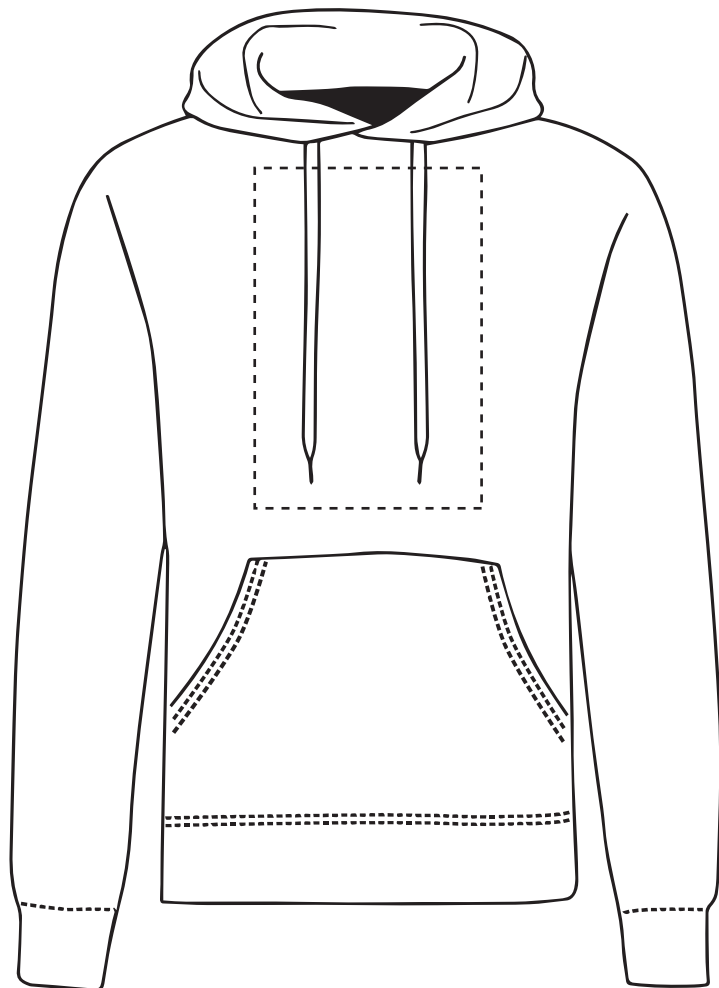

Your Ref:
Our Ref:

Quantity:
Version: 1

Product Code: HF0001
Product Colour:

PRINTING CONCERNS: PRINT MAY DISCOLOUR

PRODUCT INFO: DUE TO THE NATURE OF THE PRODUCT THE PRINT POSITION MAY VARY BY 2 - 3 MM

PANTONE REFERENCE(S)

Full colour printing

The dashed line is to demonstrate print area and will not appear on your printed item

ARTWORK SCALE 15%

To proceed, please approve visual via the online system.

PLEASE NOTE:

- All colours including print and product are for visual purposes only and should not be regarded as the actual colour of the product and print.
- Some products may vary from batch to batch and may differ from previous orders.
- The colour and texture of a product can also have an effect on the final print colour.
- By approving this order we accept that you understand these terms.

1. Your order will not go in to print and production time cannot be confirmed, unless artwork has been approved via the online system.
2. Once printed, artwork cannot be amended, mistakes must be rectified at visual stage.
3. Claims for faulty goods will be honoured, only if the goods are returned to us. We will not issue credits/refunds for items that have been distributed. Please ensure that goods are satisfactory before distribution
4. We are not responsible for delays during transit.

By approving this visual, you are confirming you have thoroughly checked all information, including layout, fonts, spelling, print colours, print size, print position, product, product colour and quantity.