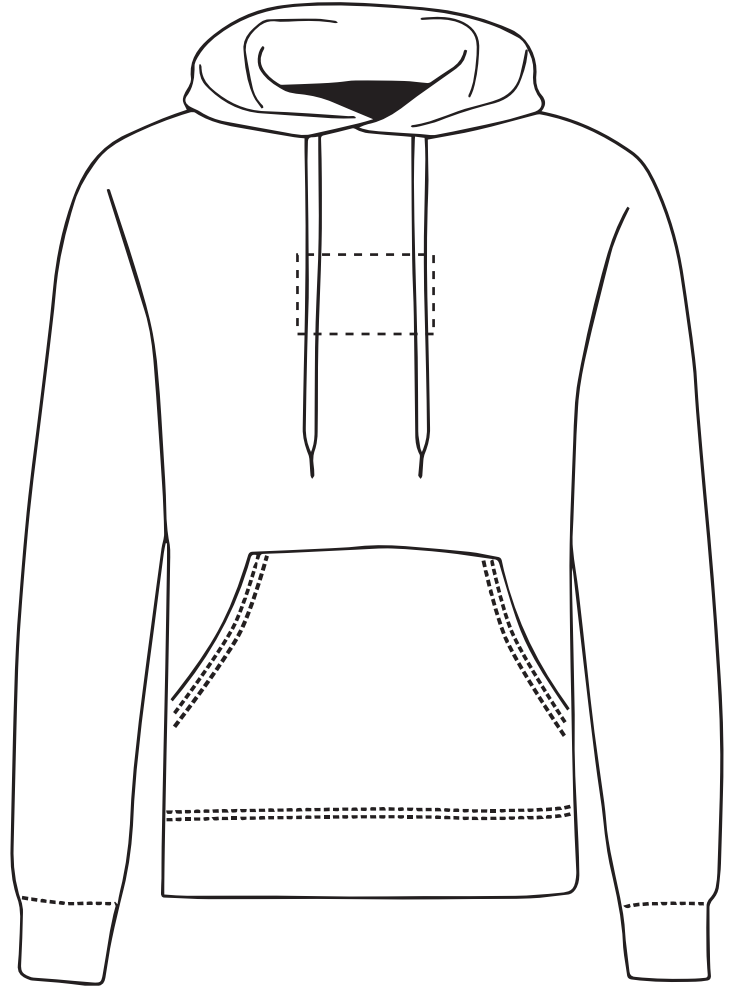

Your Ref:	Quantity:	Product Code: HF0001
Our Ref:	Version: 1	Product Colour:

PRINTING CONCERNS: PRINT MAY DISCOLOUR

PRODUCT INFO: DUE TO THE NATURE OF THE PRODUCT THE PRINT POSITION MAY VARY BY 2 - 3 MM

PANTONE REFERENCE(S)

Full colour printing

The dashed line is to demonstrate print area and will not appear on your printed item

ARTWORK SCALE 15%

To proceed, please approve visual via the online system.

PLEASE NOTE:

- All colours including print and product are for visual purposes only and should not be regarded as the actual colour of the product and print.
- Some products may vary from batch to batch and may differ from previous orders.
- The colour and texture of a product can also have an effect on the final print colour.
- By approving this order we accept that you understand these terms.

1. Your order will not go in to print and production time cannot be confirmed, unless artwork has been approved via the online system.
2. Once printed, artwork cannot be amended, mistakes must be rectified at visual stage.
3. Claims for faulty goods will be honoured, only if the goods are returned to us. We will not issue credits/refunds for items that have been distributed. Please ensure that goods are satisfactory before distribution
4. We are not responsible for delays during transit.

By approving this visual, you are confirming you have thoroughly checked all information, including layout, fonts, spelling, print colours, print size, print position, product, product colour and quantity.

This item is available in the following colours: