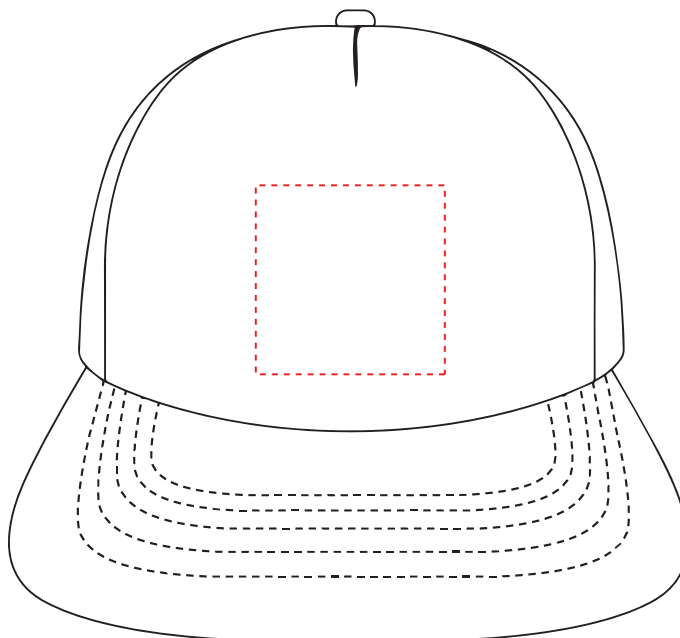

Your Ref:

Quantity:

Product Code: CF1008

Our Ref:

Version: 1

Product Colour:

PRINTING CONCERNS: PRINT MAY DISCOLOUR**PRODUCT INFO: DUE TO THE NATURE OF THE PRODUCT THE PRINT POSITION MAY VARY BY 2 - 3 MM****PANTONE REFERENCE(S)**

The dashed line is to demonstrate print area and will not appear on your printed item

 Full colour printing

ARTWORK SCALE 50%

ARTWORK SCALE 100%
Max print area 50mm x 50mm

*To proceed, please approve visual via the online system.***PLEASE NOTE:**