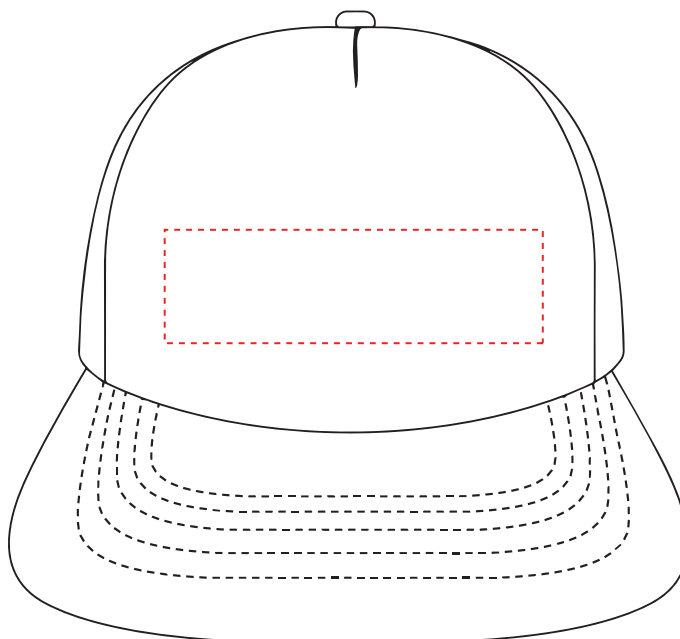

The dashed line is to demonstrate print area and will not appear on your printed item

 Full colour printing

ARTWORK SCALE 50%

ARTWORK SCALE 100%
Max print area 50mm x 50mm

*To proceed, please approve visual via the online system.***PLEASE NOTE:**

The dashed line is to demonstrate print area and will not appear on your printed item

Full colour printing

ARTWORK SCALE 50%

ARTWORK SCALE 100%
Max print area 100mm x 30mm*To proceed, please approve visual via the online system.***PLEASE NOTE:**