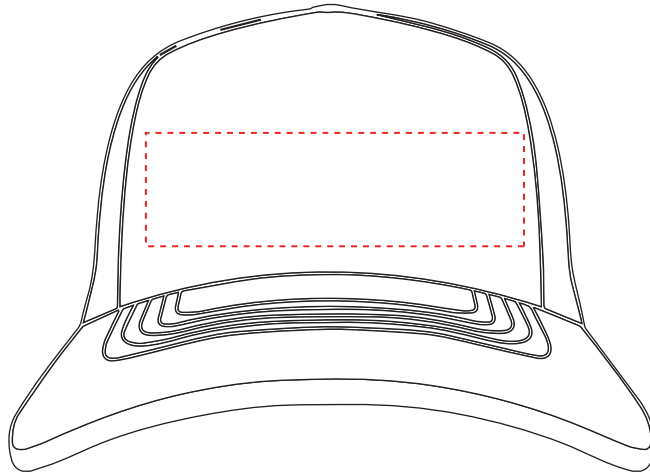

Your Ref:	Quantity:	Product Code: CF1007
Our Ref:	Version: 1	Product Colour:

PRINTING CONCERNS: PRINT MAY DISCOLOUR**PRODUCT INFO: DUE TO THE NATURE OF THE PRODUCT THE PRINT POSITION MAY VARY BY 2 - 3 MM**

The dashed line is to demonstrate print area and will not appear on your printed item

PANTONE REFERENCE(S)
 Full colour printing

ARTWORK SCALE 50%

ARTWORK SCALE 100%
Max print area 100mm x 30mm

*To proceed, please approve visual via the online system.***PLEASE NOTE:**