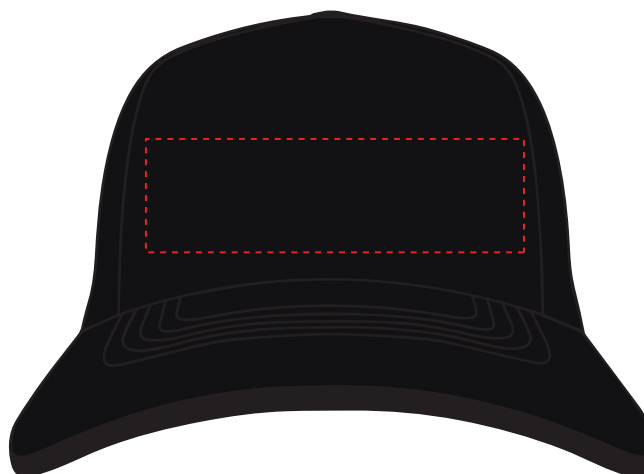

Your Ref:

Quantity:

Product Code: CF1006

Our Ref:

Version: 1

Product Colour:

PRINTING CONCERNS: PRINT MAY DISCOLOUR

PRODUCT INFO: DUE TO THE NATURE OF THE PRODUCT THE PRINT POSITION MAY VARY BY 2 - 3 MM

The dashed line is to demonstrate print area and will not appear on your printed item

PANTONE REFERENCE(S)

 Full colour printing

ARTWORK SCALE 50%

ARTWORK SCALE 100%
Max print area 100mm x 30mm

To proceed, please approve visual via the online system.