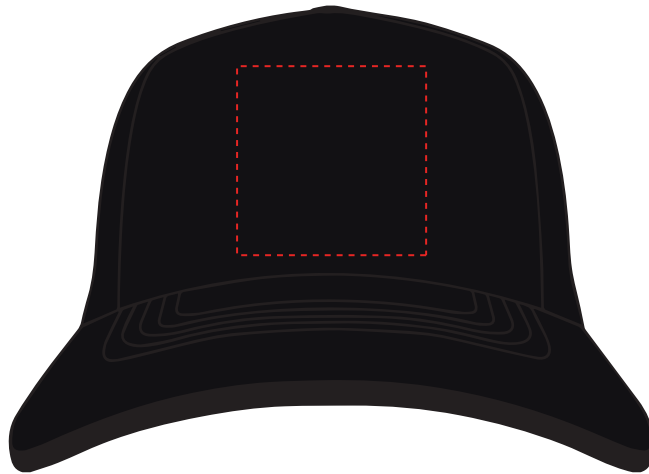

Your Ref:	Quantity:	Product Code: CF1006
Our Ref:	Version: 1	Product Colour:

PRINTING CONCERNS: PRINT MAY DISCOLOUR

PRODUCT INFO: DUE TO THE NATURE OF THE PRODUCT THE PRINT POSITION MAY VARY BY 2 - 3 MM

The dashed line is to demonstrate print area and will not appear on your printed item

PANTONE REFERENCE(S)

Full colour printing

ARTWORK SCALE 50%