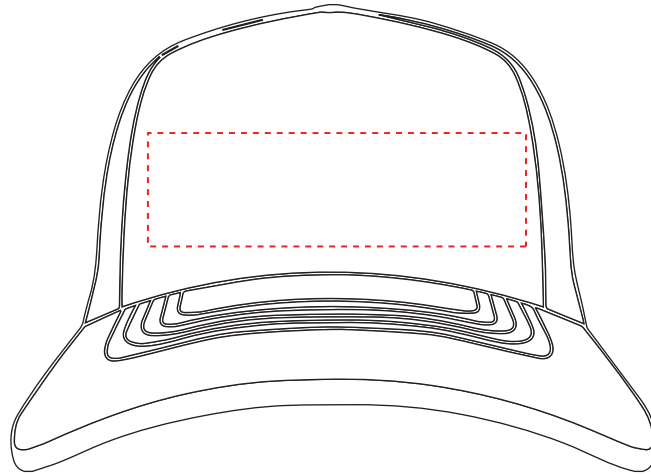

Your Ref:
Our Ref:

Quantity:
Version: 1

Product Code: CF1005
Product Colour:

PRINTING CONCERNS: PRINT MAY DISCOLOUR

PRODUCT INFO: DUE TO THE NATURE OF THE PRODUCT THE PRINT POSITION MAY VARY BY 2 - 3 MM

PANTONE REFERENCE(S)

The dashed line is to demonstrate print area and will not appear on your printed item

 Full colour printing

ARTWORK SCALE 50%

ARTWORK SCALE 100%
Max print area 100mm x 30mm

To proceed, please approve visual via the online system.